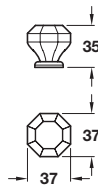

BURBRIDGE knob

- > 1x M4 x 25 mm handle screw included
- > Brass
- > Order qty: 1 pc

Finish	Base material	Cat. No.
Oil rubbed bronze	Brass	123.03.110
Brushed brass	Brass	123.03.510
Stainless steel effect	Brass	123.03.610
Polished nickel	Brass	123.03.710
Cast iron	Cast iron	123.03.010