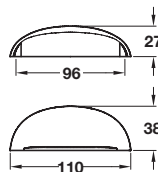

## MULBERRY knob

Note: ± 3 mm tolerance on non-critical dimensions and ± 1 mm on hole centre dimensions

- > 1x M4 x 25 mm handle screw included
- > Brass
- > Order qty: 1 pc

| Finish                 | Cat. No.   |
|------------------------|------------|
| Polished chrome        | 135.07.230 |
| Stainless steel effect | 135.07.600 |

## RESTORATION cup handle

Note: ± 3 mm tolerance on non-critical dimensions and ± 1 mm on hole centre dimensions

- > 2x M4 x 25 mm handle screws included
- > Brass
- > Order qty: 1 pc

| Finish                 | Cat. No.   |
|------------------------|------------|
| Polished chrome        | 151.00.200 |
| Stainless steel effect | 151.00.400 |

## BOFFI pull handle

Note: ± 3 mm tolerance on non-critical dimensions and ± 1 mm on hole centre dimensions

- > 2x M4 x 25 mm handle screws included
- > Brass
- > Order qty: 1 pc

| Length | Hole centres | Polished chrome | Stainless steel effect |
|--------|--------------|-----------------|------------------------|
| 162 mm | 128 mm       | 116.35.275      | 116.35.775             |
| 194 mm | 160 mm       | 116.35.276      | 116.35.776             |