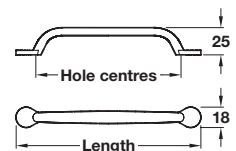

## MULBERRY knob

Note: ± 3 mm tolerance on non-critical dimensions and ± 1 mm on hole centre dimensions

- > 1x M4 x 25 mm handle screw included
- > Brass
- > Order qty: 1 pc

| Finish                 | Cat. No.   |
|------------------------|------------|
| Polished chrome        | 135.07.230 |
| Stainless steel effect | 135.07.600 |

## RESTORATION cup handle

Note: ± 3 mm tolerance on non-critical dimensions and ± 1 mm on hole centre dimensions

- > 2x M4 x 25 mm handle screws included
- > Brass
- > Order qty: 1 pc

| Finish                 | Cat. No.   |
|------------------------|------------|
| Polished chrome        | 151.00.200 |
| Stainless steel effect | 151.00.400 |

## BOFFI pull handle

Note: ± 3 mm tolerance on non-critical dimensions and ± 1 mm on hole centre dimensions

- > 2x M4 x 25 mm handle screws included
- > Brass
- > Order qty: 1 pc

| Length | Hole centres | Polished chrome | Stainless steel effect |
|--------|--------------|-----------------|------------------------|
| 162 mm | 128 mm       | 116.35.275      | 116.35.775             |
| 194 mm | 160 mm       | 116.35.276      | 116.35.776             |