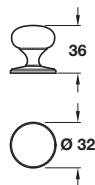

## MULBERRY knob

Note: ± 3 mm tolerance on non-critical dimensions and ± 1 mm on hole centre dimensions

- > 1x M4 x 25 mm handle screw included
- > Brass
- > Order qty: 1 pc

| Finish                 | Cat. No.   |
|------------------------|------------|
| Polished chrome        | 135.07.230 |
| Stainless steel effect | 135.07.600 |

## RESTORATION cup handle

Note: ± 3 mm tolerance on non-critical dimensions and ± 1 mm on hole centre dimensions

- > 2x M4 x 25 mm handle screws included
- > Brass
- > Order qty: 1 pc

| Finish                 | Cat. No.   |
|------------------------|------------|
| Polished chrome        | 151.00.200 |
| Stainless steel effect | 151.00.400 |

## BOFFI pull handle

Note: ± 3 mm tolerance on non-critical dimensions and ± 1 mm on hole centre dimensions

- > 2x M4 x 25 mm handle screws included
- > Brass
- > Order qty: 1 pc

| Length | Hole centres | Polished chrome | Stainless steel effect |
|--------|--------------|-----------------|------------------------|
| 162 mm | 128 mm       | 116.35.275      | 116.35.775             |
| 194 mm | 160 mm       | 116.35.276      | 116.35.776             |