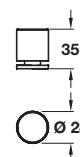

MADISON knob

Note: ± 3 mm tolerance on non-critical dimensions and ±1 mm on hole centre dimensions

BAUHAUS knob

Note: ± 3 mm tolerance on non-critical dimensions and ±1 mm on hole centre dimensions

4

Furniture Handles: Modern Classics

- > 1x M4 x 25 mm handle screw included
- > Brass
- > Order qty: 1 pc

Dim. A	Height	Polished chrome	Brushed copper
28 mm	34 mm	135.07.200	135.07.000
35 mm	42 mm	135.07.220	135.07.010

- > 1x M4 x 25 mm handle screw included
- > Brass
- > Order qty: 1 pc

BELLAGIO knob

- > 1x M4 x 25 mm handle screw included
- > Brass
- > Order qty: 1 pc

Finish	Cat. No.
Polished chrome	123.02.239

TOH DESIGN 2017, © Häfele U.K. Ltd 2017. Dimensional data not binding. We reserve the right to alter specifications without notice.