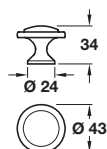

MADISON knob

Note: ± 3 mm tolerance on non-critical dimensions and ±1 mm on hole centre dimensions

BAUHAUS knob

Note: ± 3 mm tolerance on non-critical dimensions and ±1 mm on hole centre dimensions

4

Furniture Handles: Modern Classics

- > 1x M4 x 25 mm handle screw included
- > Brass
- > Order qty: 1 pc

Dim. A	Height	Polished chrome	Brushed copper
28 mm	34 mm	135.07.200	135.07.000
35 mm	42 mm	135.07.220	135.07.010

- > 1x M4 x 25 mm handle screw included
- > Brass
- > Order qty: 1 pc

Finish	Cat. No.
Polished nickel	119.25.720

CONSTANCE knob

- > Order M4 handle screws separately
- > Zinc alloy
- > Order qty: 1 pc

Finish	Cat. No.
Polished chrome	134.45.220
Stainless steel effect	134.45.620

BELLAGIO knob

- > 1x M4 x 25 mm handle screw included
- > Brass
- > Order qty: 1 pc

Finish	Cat. No.
Polished chrome	123.02.239

TOH DESIGN 2017, © Häfele U.K. Ltd 2017. Dimensional data not binding. We reserve the right to alter specifications without notice.