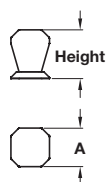

MADISON knob

Note: ± 3 mm tolerance on non-critical dimensions and ±1 mm on hole centre dimensions

BAUHAUS knob

Note: ± 3 mm tolerance on non-critical dimensions and ±1 mm on hole centre dimensions

4

Furniture Handles: Modern Classics

- > 1x M4 x 25 mm handle screw included
- > Brass
- > Order qty: 1 pc

Dim. A	Height	Polished chrome	Brushed copper
28 mm	34 mm	135.07.200	135.07.000
35 mm	42 mm	135.07.220	135.07.010

- > 1x M4 x 25 mm handle screw included
- > Brass
- > Order qty: 1 pc

BELLAGIO knob

- > 1x M4 x 25 mm handle screw included
- > Brass
- > Order qty: 1 pc

Finish	Cat. No.
Polished chrome	123.02.239

TOH DESIGN 2017, © Häfele U.K. Ltd 2017. Dimensional data not binding. We reserve the right to alter specifications without notice.