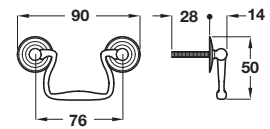

- > 1x M4 x 50 mm snap off handle screw included
- > Brass
- > Order qty: 1 pc

Finish	Cat. No.
Bronzed and brushed*	133.32.100
Polished brass	133.32.800

Knob

Note: ± 3 mm tolerance on non-critical dimensions

Product is subject to variations in finish due to the finishing and manufacturing process of certain materials

- > 1x M4 x 50 mm snap off handle screw included
- > Brass
- > Order qty: 1 pc

Finish	Cat. No.
Bronzed and brushed	133.31.100

Drop pendant handle

Note: ± 3 mm tolerance on non-critical dimensions

Product is subject to variations in finish due to the finishing and manufacturing process of certain materials

- > 1x M4 spindle and nut included
- > Brass
- > Order qty: 1 pc

Finish	Cat. No.
Bronzed and brushed	125.42.100

COTSWOLD drop handle

*Bronzed and brushed version

Polished brass version

Note: ± 3 mm tolerance on non-critical dimensions and ± 1 mm on hole centre dimensions