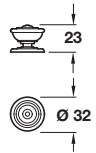

COTSWOLD knob

*Bronzed and brushed version

Polished brass version

Note: ± 3 mm tolerance on non-critical dimensions

*Product is subject to variations in finish due to the finishing and manufacturing process of certain materials

- > 1x M4 x 50 mm snap off handle screw included
- > Brass
- > Order qty: 1 pc

Finish	Cat. No.
Bronzed and brushed*	133.32.100
Polished brass	133.32.800

Knob

Note: ± 3 mm tolerance on non-critical dimensions

Drop pendant handle

Note: ± 3 mm tolerance on non-critical dimensions

Product is subject to variations in finish due to the finishing and manufacturing process of certain materials

- > 1x M4 spindle and nut included
- > Brass
- > Order qty: 1 pc