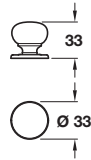

COTSWOLD knob

*Bronzed and brushed version

Polished brass version

Note: ± 3 mm tolerance on non-critical dimensions

*Product is subject to variations in finish due to the finishing and manufacturing process of certain materials

- > 1x M4 x 50 mm snap off handle screw included
- > Brass
- > Order qty: 1 pc

Finish	Cat. No.
Bronzed and brushed*	133.32.100
Polished brass	133.32.800

Knob

Note: ± 3 mm tolerance on non-critical dimensions

Drop pendant handle

Note: ± 3 mm tolerance on non-critical dimensions

Product is subject to variations in finish due to the finishing and manufacturing process of certain materials

- > 1x M4 spindle and nut included
- > Brass
- > Order qty: 1 pc