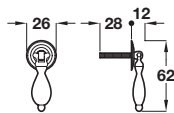

- > 1x M4 x 50 mm snap off handle screw included
- > Brass
- > Order qty: 1 pc

Finish	Cat. No.
Bronzed and brushed*	133.32.100
Polished brass	133.32.800

Knob

Note: ± 3 mm tolerance on non-critical dimensions

Product is subject to variations in finish due to the finishing and manufacturing process of certain materials

- > 1x M4 x 50 mm snap off handle screw included
- > Brass
- > Order qty: 1 pc

Finish	Cat. No.
Bronzed and brushed	133.31.100

Drop pendant handle

Note: ± 3 mm tolerance on non-critical dimensions

Product is subject to variations in finish due to the finishing and manufacturing process of certain materials

- > 1x M4 spindle and nut included
- > Brass
- > Order qty: 1 pc