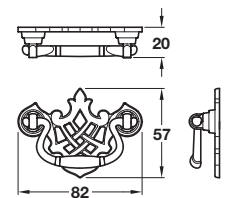

RICHMOND drop handle

- > Order M4 handle screws separately
- > Zinc alloy
- > Order qty: 1 pc

Finish	Cat. No.
Antique brass	121.30.100

RICHMOND drop handle

- > Order M4 handle screws separately
- > Zinc alloy
- > Order qty: 1 pc

Finish	Cat. No.
Antique brass	121.31.100

CAXTON drop handle

- > Order M4 handle screws separately
- > Zinc alloy
- > Order qty: 1 pc

Finish	Cat. No.
Bronzed and brushed	122.37.100

CAXTON drop bar handle

- > Order M4 handle screws separately
- > Zinc alloy
- > Order qty: 1 pc

Finish	Cat. No.
Bronzed and brushed	122.38.100

TCH DESIGN 2017, © Häfele U.K. Ltd 2017. Dimensional data not binding. We reserve the right to alter specifications without notice.