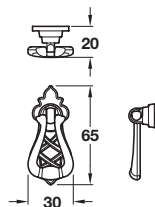

RICHMOND drop handle

- > Order M4 handle screws separately
- > Zinc alloy
- > Order qty: 1 pc

Finish	Cat. No.
Antique brass	121.30.100

RICHMOND drop handle

- > Order M4 handle screws separately
- > Zinc alloy
- > Order qty: 1 pc

Finish	Cat. No.
Antique brass	121.31.100

CAXTON drop handle

- > Order M4 handle screws separately
- > Zinc alloy
- > Order qty: 1 pc

Finish	Cat. No.
Bronzed and brushed	122.37.100

CAXTON drop bar handle

- > Order M4 handle screws separately
- > Zinc alloy
- > Order qty: 1 pc

Finish	Cat. No.
Bronzed and brushed	122.38.100

TCH DESIGN 2017, © Häfele U.K. Ltd 2017. Dimensional data not binding. We reserve the right to alter specifications without notice.