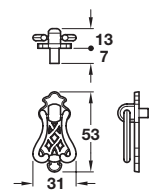

RICHMOND drop handle

- > Order M4 handle screws separately
- > Zinc alloy
- > Order qty: 1 pc

Finish	Cat. No.
Antique brass	121.30.100

RICHMOND drop handle

- > Order M4 handle screws separately
- > Zinc alloy
- > Order qty: 1 pc

Finish	Cat. No.
Antique brass	121.31.100

CAXTON drop handle

- > Order M4 handle screws separately
- > Zinc alloy
- > Order qty: 1 pc

Finish	Cat. No.
Bronzed and brushed	122.37.100

CAXTON drop bar handle

- > Order M4 handle screws separately
- > Zinc alloy
- > Order qty: 1 pc

Finish	Cat. No.
Bronzed and brushed	122.38.100

TCH DESIGN 2017, © Häfele U.K. Ltd 2017. Dimensional data not binding. We reserve the right to alter specifications without notice.