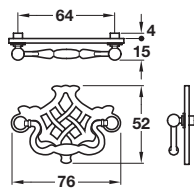

RICHMOND drop handle

- > Order M4 handle screws separately
- > Zinc alloy
- > Order qty: 1 pc

Finish	Cat. No.
Antique brass	121.30.100

RICHMOND drop handle

- > Order M4 handle screws separately
- > Zinc alloy
- > Order qty: 1 pc

Finish	Cat. No.
Antique brass	121.31.100

CAXTON drop handle

- > Order M4 handle screws separately
- > Zinc alloy
- > Order qty: 1 pc

Finish	Cat. No.
Bronzed and brushed	122.37.100

CAXTON drop bar handle

- > Order M4 handle screws separately
- > Zinc alloy
- > Order qty: 1 pc

Finish	Cat. No.
Bronzed and brushed	122.38.100

TCH DESIGN 2017, © Häfele U.K. Ltd 2017. Dimensional data not binding. We reserve the right to alter specifications without notice.