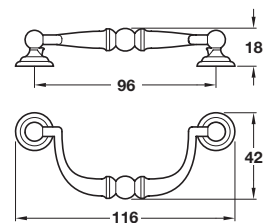

Knob

- > Order M4 handle screws separately
- > Zinc alloy
- > Order qty: 1 pc

Diameter	Height	Antique brass
Ø 30 mm	23 mm	134.33.111
Ø 35 mm	26 mm	134.33.120

Drop pendant handle

- > 1 M4 x 26 mm fixing screw included
- > Zinc alloy
- > Order qty: 1 pc

Finish	Cat. No.
Antique brass	118.32.107

Drop handle

- > Order M4 handle screws separately
- > Zinc alloy
- > Order qty: 1 pc

Finish	Cat. No.
Antique brass	118.10.101