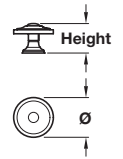

Knob

- > Order M4 handle screws separately
- > Zinc alloy
- > Order qty: 1 pc

Diameter	Height	Antique brass
Ø 30 mm	23 mm	134.33.111
Ø 35 mm	26 mm	134.33.120

Drop pendant handle

- > 1 M4 x 26 mm fixing screw included
- > Zinc alloy
- > Order qty: 1 pc

Finish	Cat. No.
Antique brass	118.32.107

Drop handle

- > Order M4 handle screws separately
- > Zinc alloy
- > Order qty: 1 pc

Finish	Cat. No.
Antique brass	118.10.101