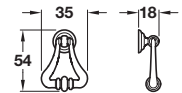

Knob

- > Order M4 handle screws separately
- > Zinc alloy
- > Order qty: 1 pc

Diameter	Height	Antique brass
Ø 30 mm	23 mm	134.33.111
Ø 35 mm	26 mm	134.33.120

Drop pendant handle

- > 1 M4 x 26 mm fixing screw included
- > Zinc alloy
- > Order qty: 1 pc

Finish	Cat. No.
Antique brass	118.32.107

Drop handle

- > Order M4 handle screws separately
- > Zinc alloy
- > Order qty: 1 pc

Finish	Cat. No.
Antique brass	118.10.101