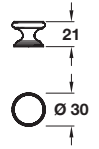

**CLAYTON knob**

- > Order M4 handle screws separately
- > Brass
- > Order qty: 1 pc

Finish	Cat. No.
Polished brass	137.71.803
Polished chrome	137.71.205

4

**CYRUS knob**

- > Order M4 handle screws separately
- > Brass
- > Order qty: 1 pc

Diameter	Height	Polished chrome
Ø 16 mm	20 mm	137.03.216
Ø 19 mm	24 mm	137.03.225
Ø 25 mm	32 mm	137.03.234

Furniture Handles: Vintage

**JONQUIL knob**

- > Order M4 handle screws separately
- > Brass
- > Order qty: 1 pc

Finish	Cat. No.
Polished chrome	137.08.220

TOH DESIGN 2017. © Häfele U.K. Ltd 2017. Dimensional data not binding. We reserve the right to alter specifications without notice.