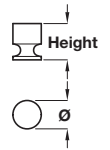

**CLAYTON knob**

- > Order M4 handle screws separately
- > Brass
- > Order qty: 1 pc

Finish	Cat. No.
Polished brass	137.71.803
Polished chrome	137.71.205

4

**CYRUS knob**

- > Order M4 handle screws separately
- > Brass
- > Order qty: 1 pc

Diameter	Height	Polished chrome
Ø 16 mm	20 mm	137.03.216
Ø 19 mm	24 mm	137.03.225
Ø 25 mm	32 mm	137.03.234

Furniture Handles: Vintage

**JONQUIL knob**

- > Order M4 handle screws separately
- > Brass
- > Order qty: 1 pc

Finish	Cat. No.
Polished chrome	137.08.220

TOH DESIGN 2017. © Häfele U.K. Ltd 2017. Dimensional data not binding. We reserve the right to alter specifications without notice.