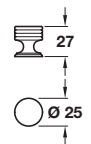

**CLAYTON knob**

- > Order M4 handle screws separately
- > Brass
- > Order qty: 1 pc

Finish	Cat. No.
Polished brass	137.71.803
Polished chrome	137.71.205

4

**CYRUS knob**

- > Order M4 handle screws separately
- > Brass
- > Order qty: 1 pc

Diameter	Height	Polished chrome
Ø 16 mm	20 mm	137.03.216
Ø 19 mm	24 mm	137.03.225
Ø 25 mm	32 mm	137.03.234

Furniture Handles: Vintage

**JONQUIL knob**

- > Order M4 handle screws separately
- > Brass
- > Order qty: 1 pc

Finish	Cat. No.
Polished chrome	137.08.220

TOH DESIGN 2017. © Häfele U.K. Ltd 2017. Dimensional data not binding. We reserve the right to alter specifications without notice.