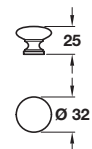

## ANGUS knob

- > 1x M4 x 25 mm handle screw included
- > \*Order M4 handle screws separately
- > Zinc alloy
- > Order qty: 1 pc

Finish	Cat. No.
Polished chrome	118.06.214
Matt nickel	118.06.616*
Antique brass	118.06.116*

## GROSVENOR knob

- > Order M4 handle screws separately
- > Brass
- > Order qty: 1 pc

Diameter	Height	Polished chrome	Polished brass
Ø 25 mm	24 mm	137.00.215	-
Ø 32 mm	28 mm	137.00.224	137.00.822
Ø 38 mm	30 mm	137.00.205	137.00.805

## CORRINE knob

- > Order M4 handle screws separately
- > Brass
- > Order qty: 1 pc

Finish	Cat. No.
Polished brass	137.72.800
Polished chrome	137.72.202

TCH DESIGN 2017. © Häfele U.K. Ltd 2017. Dimensional data not binding. We reserve the right to alter specifications without notice.