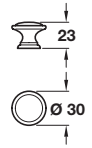

## ANGUS knob

- > 1x M4 x 25 mm handle screw included
- > \*Order M4 handle screws separately
- > Zinc alloy
- > Order qty: 1 pc

Finish	Cat. No.
Polished chrome	118.06.214
Matt nickel	118.06.616*
Antique brass	118.06.116*

## GROSVENOR knob

- > Order M4 handle screws separately
- > Brass
- > Order qty: 1 pc

Diameter	Height	Polished chrome	Polished brass
Ø 25 mm	24 mm	137.00.215	-
Ø 32 mm	28 mm	137.00.224	137.00.822
Ø 38 mm	30 mm	137.00.205	137.00.805

## CORRINE knob

- > Order M4 handle screws separately
- > Brass
- > Order qty: 1 pc

Finish	Cat. No.
Polished brass	137.72.800
Polished chrome	137.72.202

TCH DESIGN 2017. © Häfele U.K. Ltd 2017. Dimensional data not binding. We reserve the right to alter specifications without notice.