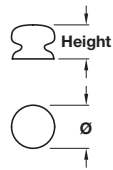

VICTORIA knob

- > Order M4 handle screws separately
- > Ceramic
- > Order qty: 1 pc

| Diameter | Height | White | Magnolia | Black |
|----------|--------|------------|------------|------------|
| Ø 38 mm | 30 mm | 130.48.701 | 130.48.407 | 130.48.309 |
| Ø 50 mm | 39 mm | - | - | 130.48.302 |

130.48.304 REPLACED BY
130.48.302

Knob

IRIS knob

- > Order M4 handle screws separately
- > Ceramic
- > Order qty: 1 pc

| Finish | Cat. No. |
|----------------------|------------|
| White with grey ring | 130.20.703 |

- > Order M4 handle screws separately
- > Ceramic
- > Order qty: 1 pc

| Finish | Cat. No. |
|--------|------------|
| White | 130.17.700 |

TCH DESIGN 2017. © Häfele U.K. Ltd 2017. Dimensional data not binding. We reserve the right to alter specifications without notice.