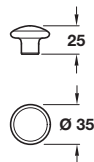

VICTORIA knob

- > Order M4 handle screws separately
- > Ceramic
- > Order qty: 1 pc

| Diameter | Height | White | Magnolia | Black |
|----------|--------|------------|------------|------------|
| Ø 38 mm | 30 mm | 130.48.701 | 130.48.407 | 130.48.309 |
| Ø 50 mm | 39 mm | - | - | 130.48.302 |

130.48.304 REPLACED BY
130.48.302

Knob

IRIS knob

- > Order M4 handle screws separately
- > Ceramic
- > Order qty: 1 pc

| Finish | Cat. No. |
|----------------------|------------|
| White with grey ring | 130.20.703 |

- > Order M4 handle screws separately
- > Ceramic
- > Order qty: 1 pc

| Finish | Cat. No. |
|--------|------------|
| White | 130.17.700 |

TCH DESIGN 2017. © Häfele U.K. Ltd 2017. Dimensional data not binding. We reserve the right to alter specifications without notice.