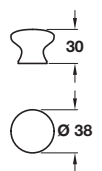

VICTORIA knob

- > Order M4 handle screws separately
- > Ceramic
- > Order qty: 1 pc

| Diameter | Height | White | Magnolia | Black |
|----------|--------|------------|------------|------------|
| Ø 38 mm | 30 mm | 130.48.701 | 130.48.407 | 130.48.309 |
| Ø 50 mm | 39 mm | - | - | 130.48.302 |

130.48.304 REPLACED BY
130.48.302

Knob

IRIS knob

- > Order M4 handle screws separately
- > Ceramic
- > Order qty: 1 pc

| Finish | Cat. No. |
|----------------------|------------|
| White with grey ring | 130.20.703 |

- > Order M4 handle screws separately
- > Ceramic
- > Order qty: 1 pc

| Finish | Cat. No. |
|--------|------------|
| White | 130.17.700 |

TCH DESIGN 2017. © Häfele U.K. Ltd 2017. Dimensional data not binding. We reserve the right to alter specifications without notice.