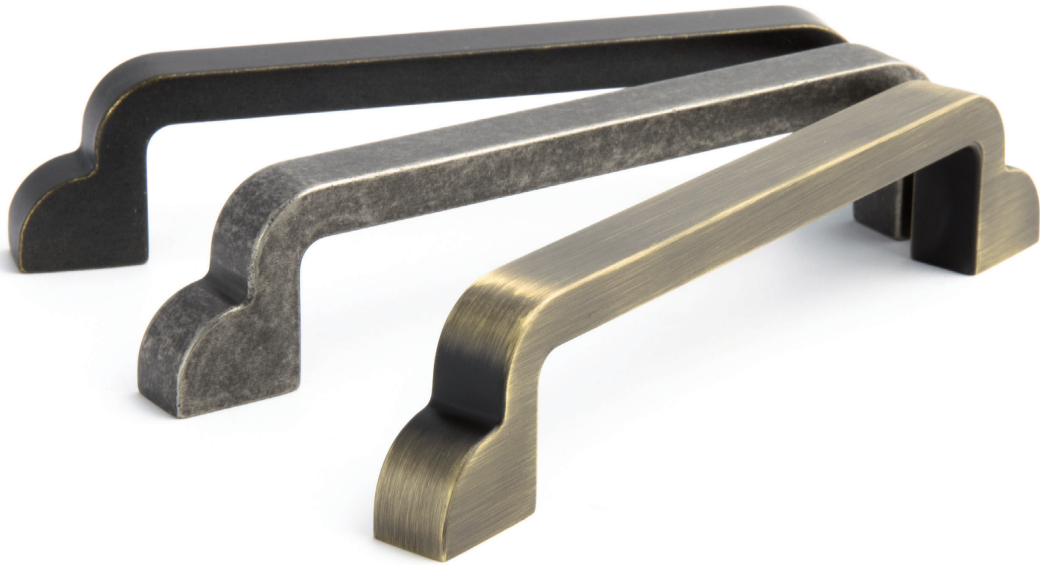

# THEODORE

4

Furniture Handles: Vintage

**THEODORE D pull handle**

- > Order M4 handle screws separately
- > Zinc alloy
- > Order qty: 1 pc

| Finish            | Cat. No.   |
|-------------------|------------|
| Antique brass     | 106.61.143 |
| Antique tin       | 106.61.943 |
| Oil rubbed bronze | 106.61.043 |