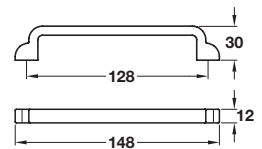

# THEODORE

4

Furniture Handles: Vintage

**THEODORE D pull handle**

- > Order M4 handle screws separately
- > Zinc alloy
- > Order qty: 1 pc

| Finish            | Cat. No.   |
|-------------------|------------|
| Antique brass     | 106.61.143 |
| Antique tin       | 106.61.943 |
| Oil rubbed bronze | 106.61.043 |

TOH DESIGN 2017, © Häfele U.K. Ltd 2017. Dimensional data not binding. We reserve the right to alter specifications without notice.

PAGE AMENDED  
04.04.17/1