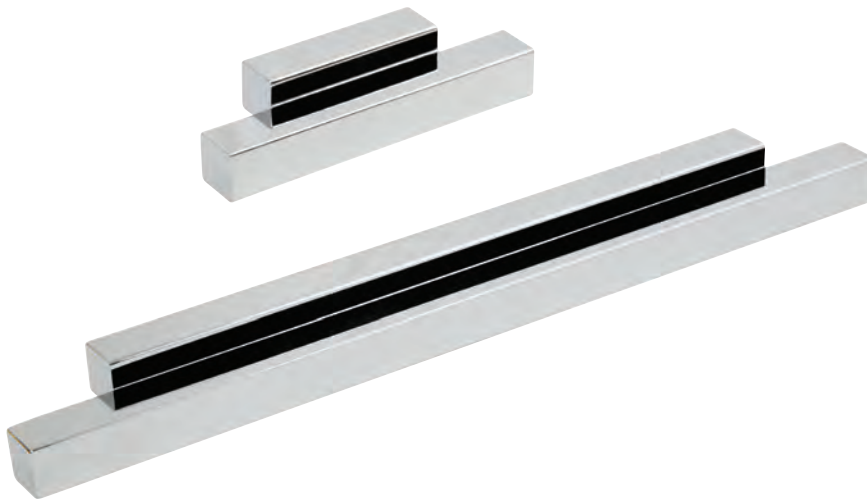

GATSBY pull handle

- > Order M4 handle screws separately
- > Aluminium
- > Order qty: 1 pc

Length	Hole centres A/B	Polished chrome
80 mm	32 mm	110.35.281
220 mm	128/160 mm	110.35.286

JAZZ pull handle

- > Order M4 handle screws separately
- > Zinc alloy
- > Order qty: 1 pc

Finish	Cat. No.
Polished chrome	112.92.245

JAZZ pull handle

- > Order M4 handle screws separately
- > Zinc alloy
- > Order qty: 1 pc

Finish	Cat. No.
Polished chrome	112.92.240

TCH DESIGN 2017. © Häfele U.K. Ltd 2017. Dimensional data not binding. We reserve the right to alter specifications without notice.