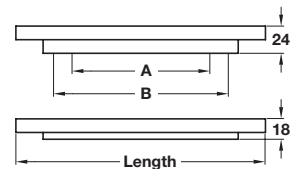

GATSBY pull handle

- > Order M4 handle screws separately
- > Aluminium
- > Order qty: 1 pc

Length	Hole centres A/B	Polished chrome
80 mm	32 mm	110.35.281
220 mm	128/160 mm	110.35.286

JAZZ pull handle

- > Order M4 handle screws separately
- > Zinc alloy
- > Order qty: 1 pc

Finish	Cat. No.
Polished chrome	112.92.245

JAZZ pull handle

- > Order M4 handle screws separately
- > Zinc alloy
- > Order qty: 1 pc

Finish	Cat. No.
Polished chrome	112.92.240

TCH DESIGN 2017. © Häfele U.K. Ltd 2017. Dimensional data not binding. We reserve the right to alter specifications without notice.