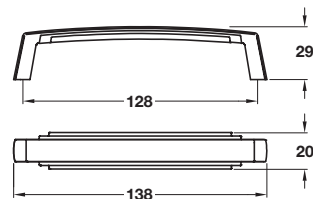

GATSBY pull handle

- > Order M4 handle screws separately
- > Aluminium
- > Order qty: 1 pc

Length	Hole centres A/B	Polished chrome
80 mm	32 mm	110.35.281
220 mm	128/160 mm	110.35.286

JAZZ pull handle

- > Order M4 handle screws separately
- > Zinc alloy
- > Order qty: 1 pc

Finish	Cat. No.
Polished chrome	112.92.245

JAZZ pull handle

- > Order M4 handle screws separately
- > Zinc alloy
- > Order qty: 1 pc

Finish	Cat. No.
Polished chrome	112.92.240

TCH DESIGN 2017. © Häfele U.K. Ltd 2017. Dimensional data not binding. We reserve the right to alter specifications without notice.