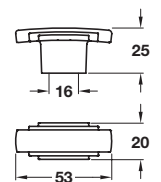

GATSBY pull handle

- > Order M4 handle screws separately
- > Aluminium
- > Order qty: 1 pc

Length	Hole centres A/B	Polished chrome
80 mm	32 mm	110.35.281
220 mm	128/160 mm	110.35.286

JAZZ pull handle

- > Order M4 handle screws separately
- > Zinc alloy
- > Order qty: 1 pc

Finish	Cat. No.
Polished chrome	112.92.245

JAZZ pull handle

- > Order M4 handle screws separately
- > Zinc alloy
- > Order qty: 1 pc

Finish	Cat. No.
Polished chrome	112.92.240

TCH DESIGN 2017. © Häfele U.K. Ltd 2017. Dimensional data not binding. We reserve the right to alter specifications without notice.