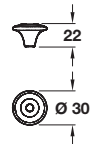

ORB knob

- > Order M4 handle screws separately
- > Brass with Swarovski crystal
- > Order qty: 1 pc

Finish	Cat. No.
Polished chrome	132.09.260
Gold-plated	132.09.860

SPARKLE knob

- > Order M4 handle screws separately
- > Zinc alloy with Swarovski crystal
- > Order qty: 1 pc

Finish	Cat. No.
Polished chrome	132.19.280

DIAMOND knob

- > Order M4 handle screws separately
- > Zinc alloy with Swarovski crystal
- > Order qty: 1 pc

Diameter	Height	Polished chrome
Ø 45 mm	27 mm	132.19.270
Ø 60 mm	28 mm	132.19.271