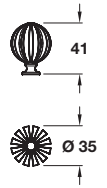

ORB knob

- > Order M4 handle screws separately
- > Brass with Swarovski crystal
- > Order qty: 1 pc

Finish	Cat. No.
Polished chrome	132.09.260
Gold-plated	132.09.860

SPARKLE knob

- > Order M4 handle screws separately
- > Zinc alloy with Swarovski crystal
- > Order qty: 1 pc

Finish	Cat. No.
Polished chrome	132.19.280

DIAMOND knob

- > Order M4 handle screws separately
- > Zinc alloy with Swarovski crystal
- > Order qty: 1 pc

Diameter	Height	Polished chrome
Ø 45 mm	27 mm	132.19.270
Ø 60 mm	28 mm	132.19.271