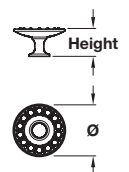

ORB knob

- > Order M4 handle screws separately
- > Brass with Swarovski crystal
- > Order qty: 1 pc

Finish	Cat. No.
Polished chrome	132.09.260
Gold-plated	132.09.860

SPARKLE knob

- > Order M4 handle screws separately
- > Zinc alloy with Swarovski crystal
- > Order qty: 1 pc

Finish	Cat. No.
Polished chrome	132.19.280

DIAMOND knob

- > Order M4 handle screws separately
- > Zinc alloy with Swarovski crystal
- > Order qty: 1 pc

Diameter	Height	Polished chrome
Ø 45 mm	27 mm	132.19.270
Ø 60 mm	28 mm	132.19.271