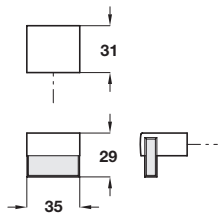

BYRON knob

BYRON bar handle

4

Furniture Handles: Urban

- > 1x M4 x 25 mm handle screw included
- > Zinc alloy, with tempered glass
- > Order qty: 1 pc

- > 2x M4 x 25 mm handle screws included
- > Zinc alloy, with tempered glass
- > Order qty: 1 pc

## TIMBER SHELVES

Finger jointed in the length, and edge glued to provide stability and strength. A great selection of species, each individually shrink wrapped with instructions included. Shown in Section 1 on pages 428-429.

TOH DESIGN 2017. © Häfele U.K. Ltd 2017. Dimensional data not binding. We reserve the right to alter specifications without notice.