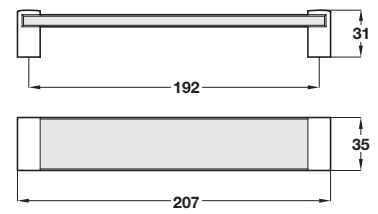

BYRON knob

BYRON bar handle

4

Furniture Handles: Urban

- > 1x M4 x 25 mm handle screw included
- > Zinc alloy, with tempered glass
- > Order qty: 1 pc

- > 2x M4 x 25 mm handle screws included
- > Zinc alloy, with tempered glass
- > Order qty: 1 pc

## TIMBER SHELVES

Finger jointed in the length, and edge glued to provide stability and strength. A great selection of species, each individually shrink wrapped with instructions included. Shown in Section 1 on pages 428-429.

TOH DESIGN 2017. © Häfele U.K. Ltd 2017. Dimensional data not binding. We reserve the right to alter specifications without notice.