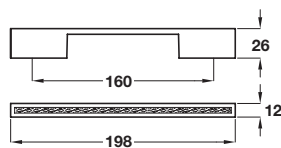

GLITTER knob

- > Order M4 handle screws separately
- > Zinc alloy
- > Order qty: 1 pc

Finish	Cat. No.
Polished chrome with glitter inner, sealed	132.15.220

GLITTER knob

- > Order M4 handle screws separately
- > Zinc alloy
- > Order qty: 1 pc

Finish	Cat. No.
Polished chrome with glitter inner, sealed	132.15.210

GLITTER D handle

- > Order M4 handle screws separately
- > Zinc alloy
- > Order qty: 1 pc

Finish	Cat. No.
Polished chrome with glitter inner, sealed	110.22.253