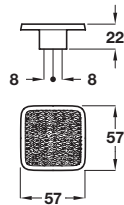

GLITTER knob

- > Order M4 handle screws separately
- > Zinc alloy
- > Order qty: 1 pc

Finish	Cat. No.
Polished chrome with glitter inner, sealed	132.15.220

GLITTER knob

- > Order M4 handle screws separately
- > Zinc alloy
- > Order qty: 1 pc

Finish	Cat. No.
Polished chrome with glitter inner, sealed	132.15.210

GLITTER D handle

- > Order M4 handle screws separately
- > Zinc alloy
- > Order qty: 1 pc

Finish	Cat. No.
Polished chrome with glitter inner, sealed	110.22.253