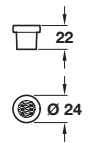

GLITTER knob

- > Order M4 handle screws separately
- > Zinc alloy
- > Order qty: 1 pc

Finish	Cat. No.
Polished chrome with glitter inner, sealed	132.15.220

GLITTER knob

- > Order M4 handle screws separately
- > Zinc alloy
- > Order qty: 1 pc

Finish	Cat. No.
Polished chrome with glitter inner, sealed	132.15.210

GLITTER D handle

- > Order M4 handle screws separately
- > Zinc alloy
- > Order qty: 1 pc

Finish	Cat. No.
Polished chrome with glitter inner, sealed	110.22.253