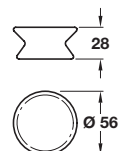

Product is subject to variations in colour and dimensions due to being manufactured from natural materials