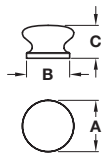

Product is subject to variations in colour and dimensions due to being manufactured from natural materials