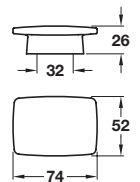

## SHAKER knob

Product is subject to variations in colour and dimensions due to being manufactured from natural materials

- > Order M4 handle screw separately
- > \*1x M4 x 30 mm handle screw included
- > Oak
- > Order qty: 1 pc

Dim. A	Dim. B	Dim. C	Smoked oak
Ø 45 mm	Ø 38 mm	29 mm	195.60.410
Ø 55 mm	Ø 48 mm	29 mm	195.62.410*

## QUATRO knob

Product is subject to variations in colour and dimensions due to being manufactured from natural materials

- > Order M4 handle screw separately
- > \*1x M4 x 22 mm and 1x 26 mm handle screw included
- > Oak
- > Order qty: 1 pc