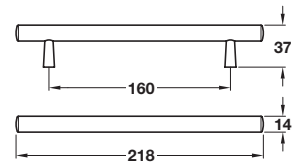

## TILAA bar handle

Product is subject to variations in colour and dimensions due to being manufactured from natural materials

- > 2x M4 x 30 mm handle screws included
- > \*Order M4 handles screws separately
- > Oak or walnut and copper
- > Order qty: 1 pc

Dim. A	Dim. B	Dim. C	Smoked oak
Ø 45 mm	Ø 38 mm	29 mm	195.60.410
Ø 55 mm	Ø 48 mm	29 mm	195.62.410*

## QUATRO knob

Product is subject to variations in colour and dimensions due to being manufactured from natural materials

- > Order M4 handle screw separately
- > \*1x M4 x 22 mm and 1x 26 mm handle screw included
- > Oak
- > Order qty: 1 pc