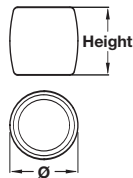

CONTACT handle

Product is subject to variations in colour and dimensions due to being manufactured from natural materials

- > Order M4 handle screws separately
- > Walnut, lacquered
- > Order qty: 1 pc

Finish	Cat. No.
Walnut	193.18.766

APPLE knob

Product is subject to variations in colour and dimensions due to being manufactured from natural materials

- > Order M4 handle screws separately
- > Oak or walnut, lacquered
- > Order qty: 1 pc

Ø/Height	30 mm	45 mm
Oak	195.79.400	195.79.402
Walnut	195.79.401	195.79.403