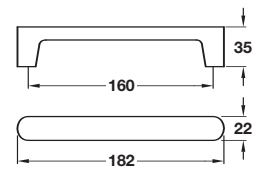

OVAL handle

Product is subject to variations in colour and dimensions due to being manufactured from natural materials

- > Order M4 handle screws separately
- > Walnut, lacquered
- > Order qty: 1 pc

Finish	Cat. No.
Walnut	193.18.757

CONTACT handle

Product is subject to variations in colour and dimensions due to being manufactured from natural materials

- > Order M4 handle screws separately
- > Walnut, lacquered
- > Order qty: 1 pc

Finish	Cat. No.
Walnut	193.18.766

Ø/Height	30 mm	45 mm
Oak	195.79.400	195.79.402
Walnut	195.79.401	195.79.403