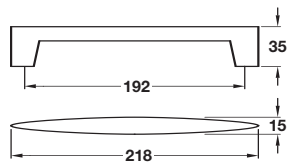

OVAL handle

Product is subject to variations in colour and dimensions due to being manufactured from natural materials

- > Order M4 handle screws separately
- > Walnut, lacquered
- > Order qty: 1 pc

Finish	Cat. No.
Walnut	193.18.757

CONTACT handle

Product is subject to variations in colour and dimensions due to being manufactured from natural materials

- > Order M4 handle screws separately
- > Walnut, lacquered
- > Order qty: 1 pc

Finish	Cat. No.
Walnut	193.18.766

Ø/Height	30 mm	45 mm
Oak	195.79.400	195.79.402
Walnut	195.79.401	195.79.403