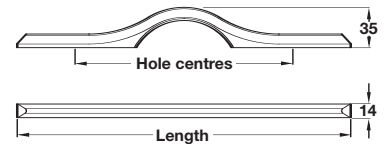

EROS

4

Furniture Handles: Urban

EROS pull handle

Product is subject to variations in colour and dimensions due to being manufactured from natural materials

- > Order M4 handle screws separately
- > Oak, lacquered
- > Order qty: 1 pc

Length	Hole centres	Oak lacquered
294 mm	192 mm	193.18.420
394 mm	256 mm	193.18.421
594 mm	192/512 mm	193.18.423

PAGE CREATED
04.07.17