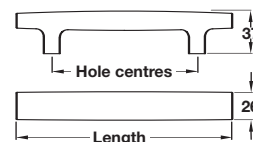

VENUS

4

Furniture Handles: Urban

VENUS pull handle

Product is subject to variations in colour and dimensions due to being manufactured from natural materials

- > Order M4 handle screws separately
- > Oak, lacquered
- > Order qty: 1 pc

Length	Hole centres	Lacquered oak
190 mm	128 mm	193.18.430
316 mm	224 mm	193.18.431

PAGE CREATED
04.07.17