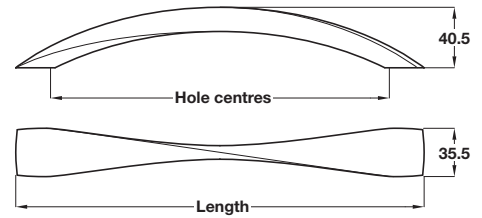

TWIST

TWIST pull handle

Product is subject to variations in colour and dimensions due to being manufactured from natural materials

- > Order M4 handle screws separately
- > Oak
- > Order qty: 1 pc

Length	Hole centres	Oak unfinished
270 mm	224 mm	193.43.428
388 mm	320 mm	193.43.429