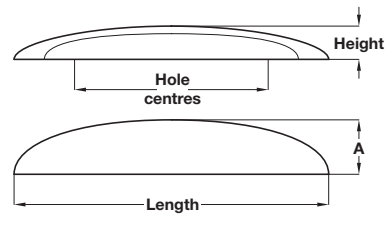

# WILTON

4

Furniture Handles: Urban

**WILTON cup handle**

Product is subject to variations in colour and dimensions due to being manufactured from natural materials

- > Order M4 handle screws separately
- > Oak unfinished
- > Order qty: 1 pc

Length	Hole centres	Height	Dim A	Cat. No.
80 mm	32 mm	20 mm	40 mm	192.52.421
210 mm	160 mm	22 mm	36.5 mm	192.52.425

TOH DESIGN 2017, © Häfele U.K. Ltd 2017. Dimensional data not binding. We reserve the right to alter specifications without notice.