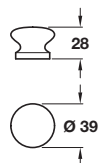

Knob

Product is subject to variations in colour and dimensions due to being manufactured from natural materials

- > Order M4 handle screws separately
- > Wood unfinished
- > Order qty: 1 pc