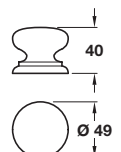

## Knob

Product is subject to variations in colour and dimensions due to being manufactured from natural materials

- > Order M4 handle screws separately
- > Wood unfinished
- > Order qty: 1 pc

Type of wood	Cat. No.
Beech	195.77.302
Maple	195.77.102
Oak	195.77.402

## Knob

Product is subject to variations in colour and dimensions due to being manufactured from natural materials

- > Order M4 handle screws separately
- > Wood unfinished
- > Order qty: 1 pc

Type of wood	Cat. No.
Oak	195.78.401

## Knob

Product is subject to variations in colour and dimensions due to being manufactured from natural materials

- > Order M4 handle screws separately
- > Wood unfinished
- > Order qty: 1 pc

Type of wood	Cat. No.
Oak	195.77.403