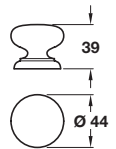

## Knob

Product is subject to variations in colour and dimensions due to being manufactured from natural materials

- > Order M4 handle screws separately
- > Wood unfinished
- > Order qty: 1 pc

Type of wood	Cat. No.
Oak	195.77.401
Pine	195.77.001

## Knob

Product is subject to variations in colour and dimensions due to being manufactured from natural materials

- > Order M4 handle screws separately
- > Wood unfinished
- > Order qty: 1 pc

Type of wood	Cat. No.
Beech	195.77.302
Maple	195.77.102
Oak	195.77.402

## Knob

Product is subject to variations in colour and dimensions due to being manufactured from natural materials

- > Order M4 handle screws separately
- > Wood unfinished
- > Order qty: 1 pc

Type of wood	Cat. No.
Oak	195.78.401

## Knob

Product is subject to variations in colour and dimensions due to being manufactured from natural materials

- > Order M4 handle screws separately
- > Wood unfinished
- > Order qty: 1 pc

Type of wood	Cat. No.
Oak	195.77.403