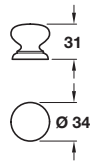

## Knob

Product is subject to variations in colour and dimensions due to being manufactured from natural materials

- > Order M4 handle screws separately
- > Wood unfinished
- > Order qty: 1 pc

Type of wood	Cat. No.
Oak	195.77.401
Pine	195.77.001

## Knob

Product is subject to variations in colour and dimensions due to being manufactured from natural materials

- > Order M4 handle screws separately
- > Wood unfinished
- > Order qty: 1 pc

Type of wood	Cat. No.
Beech	195.77.302
Maple	195.77.102
Oak	195.77.402