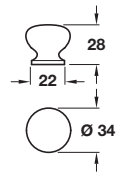

Knob

Product is subject to variations in colour and dimensions due to being manufactured from natural materials

- > Order M4 handle screws separately
- > Wood unfinished
- > Order qty: 1 pc

Type of wood	Cat. No.
Oak	195.75.401
Beech	195.75.301

Knob

Product is subject to variations in colour and dimensions due to being manufactured from natural materials

- > Order M4 handle screws separately
- > Wood unfinished
- > Order qty: 1 pc

Type of wood	Cat. No.
Beech	195.75.302

Knob

Product is subject to variations in colour and dimensions due to being manufactured from natural materials

- > Order M4 handle screws separately
- > Unfinished oak
- > Order qty: 1 pc

Dim A	Dim B	Cat. No.
Ø 45 mm	Ø 37 mm	195.60.400
Ø 50 mm	Ø 42 mm	195.61.400
Ø 55 mm	Ø 48 mm	195.62.400

Knob

Product is subject to variations in colour and dimensions due to being manufactured from natural materials

- > Order M4 handle screws separately
- > Unfinished oak
- > Order qty: 1 pc

Diameter	Cat. No.
Ø 50 mm	196.83.410
Ø 70 mm	196.83.411
Ø 80 mm	196.83.412