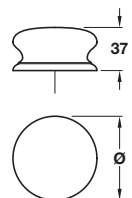

Knob

Product is subject to variations in colour and dimensions due to being manufactured from natural materials

- > Order M4 handle screws separately
- > Unfinished oak
- > Order qty: 1 pc

Dim A	Dim B	Cat. No.
Ø 45 mm	Ø 37 mm	195.60.400
Ø 50 mm	Ø 42 mm	195.61.400
Ø 55 mm	Ø 48 mm	195.62.400

Knob

Product is subject to variations in colour and dimensions due to being manufactured from natural materials

- > Order M4 handle screws separately
- > Unfinished oak
- > Order qty: 1 pc

Diameter	Cat. No.
Ø 50 mm	196.83.410
Ø 70 mm	196.83.411
Ø 80 mm	196.83.412

TCH DESIGN 2017. © Häfele U.K. Ltd 2017. Dimensional data not binding. We reserve the right to alter specifications without notice.