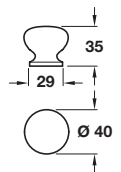

Knob

Product is subject to variations in colour and dimensions due to being manufactured from natural materials

- > Order M4 handle screws separately
- > Wood unfinished
- > Order qty: 1 pc

Type of wood	Cat. No.
Oak	195.75.401
Beech	195.75.301

Knob

Product is subject to variations in colour and dimensions due to being manufactured from natural materials

- > Order M4 handle screws separately
- > Wood unfinished
- > Order qty: 1 pc

Type of wood	Cat. No.
Beech	195.75.302

Knob

Product is subject to variations in colour and dimensions due to being manufactured from natural materials

- > Order M4 handle screws separately
- > Unfinished oak
- > Order qty: 1 pc

Dim A	Dim B	Cat. No.
Ø 45 mm	Ø 37 mm	195.60.400
Ø 50 mm	Ø 42 mm	195.61.400
Ø 55 mm	Ø 48 mm	195.62.400

Knob

Product is subject to variations in colour and dimensions due to being manufactured from natural materials

- > Order M4 handle screws separately
- > Unfinished oak
- > Order qty: 1 pc

Diameter	Cat. No.
Ø 50 mm	196.83.410
Ø 70 mm	196.83.411
Ø 80 mm	196.83.412