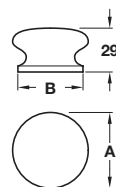

Knob

Product is subject to variations in colour and dimensions due to being manufactured from natural materials

- > Order M4 handle screws separately
- > Wood unfinished
- > Order qty: 1 pc

Type of wood	Cat. No.
Beech	195.75.302

Knob

Product is subject to variations in colour and dimensions due to being manufactured from natural materials

- > Order M4 handle screws separately
- > Unfinished oak
- > Order qty: 1 pc

Dim A	Dim B	Cat. No.
Ø 45 mm	Ø 37 mm	195.60.400
Ø 50 mm	Ø 42 mm	195.61.400
Ø 55 mm	Ø 48 mm	195.62.400

Knob

Product is subject to variations in colour and dimensions due to being manufactured from natural materials

- > Order M4 handle screws separately
- > Unfinished oak
- > Order qty: 1 pc

Diameter	Cat. No.
Ø 50 mm	196.83.410
Ø 70 mm	196.83.411
Ø 80 mm	196.83.412