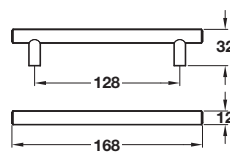

BELLA bar handle, Ø 12 mm

ALICE bar handle, Ø 12 mm

4

Furniture Handles: Sleek and Simple

- > Order M4 handle screws separately
- > Steel
- > Order qty: 1 pc

Length	Hole centres	Polished chrome
136 mm	96 mm	117.97.224
168 mm	128 mm	117.97.225
200 mm	160 mm	117.97.218
232 mm	192 mm	117.97.227
328 mm	288 mm	117.97.219
392 mm	352 mm	117.97.229

- > 2x M4 x 45 mm snap off handle screws included
- > Steel
- > Order qty: 1 pc

Finish	Cat. No.
Polished chrome	117.97.250

PUMA bar handle

- > Order M4 handle screws separately
- > Steel
- > Order qty: 1 pc