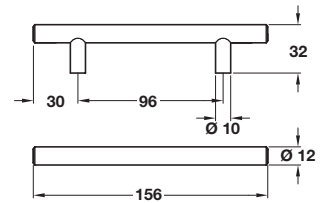

BELLA bar handle, Ø 12 mm

ALICE bar handle, Ø 12 mm

4

Furniture Handles: Sleek and Simple

- > Order M4 handle screws separately
- > Steel
- > Order qty: 1 pc

Length	Hole centres	Polished chrome
136 mm	96 mm	117.97.224
168 mm	128 mm	117.97.225
200 mm	160 mm	117.97.218
232 mm	192 mm	117.97.227
328 mm	288 mm	117.97.219
392 mm	352 mm	117.97.229

- > 2x M4 x 45 mm snap off handle screws included
- > Steel
- > Order qty: 1 pc

Finish	Cat. No.
Polished chrome	117.97.250

PUMA bar handle

- > Order M4 handle screws separately
- > Steel
- > Order qty: 1 pc