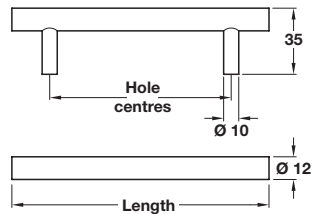

BELLA bar handle, Ø 12 mm

ALICE bar handle, Ø 12 mm

4

Furniture Handles: Sleek and Simple

- > Order M4 handle screws separately
- > Steel
- > Order qty: 1 pc

Length	Hole centres	Polished chrome
136 mm	96 mm	117.97.224
168 mm	128 mm	117.97.225
200 mm	160 mm	117.97.218
232 mm	192 mm	117.97.227
328 mm	288 mm	117.97.219
392 mm	352 mm	117.97.229

- > 2x M4 x 45 mm snap off handle screws included
- > Steel
- > Order qty: 1 pc

Finish	Cat. No.
Polished chrome	117.97.250

PUMA bar handle

- > Order M4 handle screws separately
- > Steel
- > Order qty: 1 pc