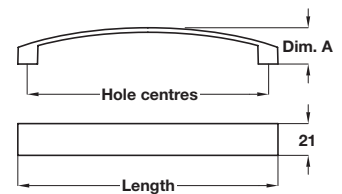

MELBURY

MELBURY bow handle

- > Order M4 handle screws separately
- > Zinc alloy
- > Order qty: 1 pc

Length	Hole centres	Dim. A	St. steel effect	Pol. chrome
141 mm	128 mm	22 mm	113.82.015	-
172 mm	160 mm	23 mm	113.82.016	-
268 mm	256 mm	23 mm	113.82.019	113.82.219

TCH DESIGN 2017. © Häfele U.K. Ltd 2017. Dimensional data not binding. We reserve the right to alter specifications without notice.