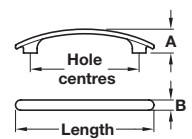

HUDSON

HUDSON bow handle

- > 2x M4 x 45 mm snap off screws included
- > Zinc alloy
- > Order qty: 1 pc

Length	Hole centres	Dim. A	Polished chrome
90 mm	64 mm	19 mm	102.34.210
123 mm	96 mm	21 mm	102.34.211
157 mm	128 mm	22 mm	102.34.212
190 mm	160 mm	24 mm	102.34.213
256 mm	224 mm	27 mm	102.34.215
320 mm	288 mm	33 mm	102.34.217

TCH DESIGN 2017. © Häfele U.K. Ltd 2017. Dimensional data not binding. We reserve the right to alter specifications without notice.