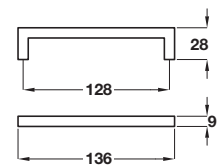

**CHARLOTTE pull knob**

- > 2x M4 x 25 mm handle screws included
- > Zinc alloy
- > Order qty: 1 pc

Finish	Cat. No.
Stainless steel effect	115.69.031

**CHARLOTTE pull handle**

- > 2x M4 x 25 mm handle screws included
- > Zinc alloy
- > Order qty: 1 pc

Finish	Cat. No.
Stainless steel effect	115.69.036

**MORGAN pull handle**

- > 1x M4 x 45 mm snap off handle screw included
- > Zinc alloy
- > Order qty: 1 pc

Finish	Cat. No.
Polished chrome	110.26.222

**MORGAN D handle**

- > 2x M4 x 45 mm snap off handle screws included
- > Zinc alloy
- > Order qty: 1 pc

Finish	Cat. No.
Polished chrome	102.12.232