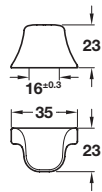

**CHARLOTTE pull knob**

- > 2x M4 x 25 mm handle screws included
- > Zinc alloy
- > Order qty: 1 pc

Finish	Cat. No.
Stainless steel effect	115.69.031

**CHARLOTTE pull handle**

- > 2x M4 x 25 mm handle screws included
- > Zinc alloy
- > Order qty: 1 pc

Finish	Cat. No.
Stainless steel effect	115.69.036

**MORGAN pull handle**

- > 1x M4 x 45 mm snap off handle screw included
- > Zinc alloy
- > Order qty: 1 pc

Finish	Cat. No.
Polished chrome	110.26.222

**MORGAN D handle**

- > 2x M4 x 45 mm snap off handle screws included
- > Zinc alloy
- > Order qty: 1 pc

Finish	Cat. No.
Polished chrome	102.12.232