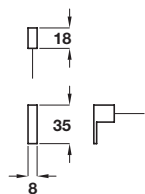

**CHARLOTTE pull knob**

- > 2x M4 x 25 mm handle screws included
- > Zinc alloy
- > Order qty: 1 pc

Finish	Cat. No.
Stainless steel effect	115.69.031

**CHARLOTTE pull handle**

- > 2x M4 x 25 mm handle screws included
- > Zinc alloy
- > Order qty: 1 pc

Finish	Cat. No.
Stainless steel effect	115.69.036

**MORGAN pull handle**

- > 1x M4 x 45 mm snap off handle screw included
- > Zinc alloy
- > Order qty: 1 pc

Finish	Cat. No.
Polished chrome	110.26.222

**MORGAN D handle**

- > 2x M4 x 45 mm snap off handle screws included
- > Zinc alloy
- > Order qty: 1 pc

Finish	Cat. No.
Polished chrome	102.12.232