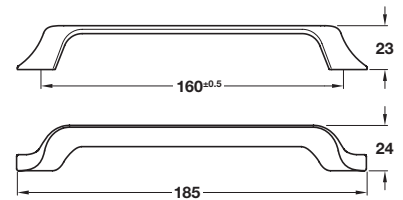

**CHARLOTTE pull knob**

- > 2x M4 x 25 mm handle screws included
- > Zinc alloy
- > Order qty: 1 pc

Finish	Cat. No.
Stainless steel effect	115.69.031

**CHARLOTTE pull handle**

- > 2x M4 x 25 mm handle screws included
- > Zinc alloy
- > Order qty: 1 pc

Finish	Cat. No.
Stainless steel effect	115.69.036

**MORGAN pull handle**

- > 1x M4 x 45 mm snap off handle screw included
- > Zinc alloy
- > Order qty: 1 pc

Finish	Cat. No.
Polished chrome	110.26.222

**MORGAN D handle**

- > 2x M4 x 45 mm snap off handle screws included
- > Zinc alloy
- > Order qty: 1 pc

Finish	Cat. No.
Polished chrome	102.12.232