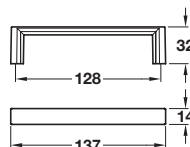

- > Order M4 handle screws separately
- > Zinc alloy
- > Order qty: 1 pc

Length	Hole centres	Dim. A	Pol. chrome	Stainless steel effect
113 mm	96 mm	7.5 mm	107.03.244	107.03.644
189 mm	160 mm	7.5 mm	107.24.246	107.24.646
224 mm	192 mm	9 mm	107.24.247	107.24.647
290 mm	256 mm	9 mm	107.24.248	107.24.648
353 mm	320 mm	9 mm	107.24.249	107.24.649

- > Order M4 handle screws separately
- > Zinc alloy
- > Order qty: 1 pc

Finish	Cat. No.
Polished chrome	107.03.235
Stainless steel effect	107.03.635

- > Order M4 handle screws separately
- > Zinc alloy
- > Order qty: 1 pc

Finish	Cat. No.
Polished chrome	107.03.225
Stainless steel effect	107.03.625

TCH DESIGN 2017. © Häfele U.K. Ltd 2017. Dimensional data not binding. We reserve the right to alter specifications without notice.