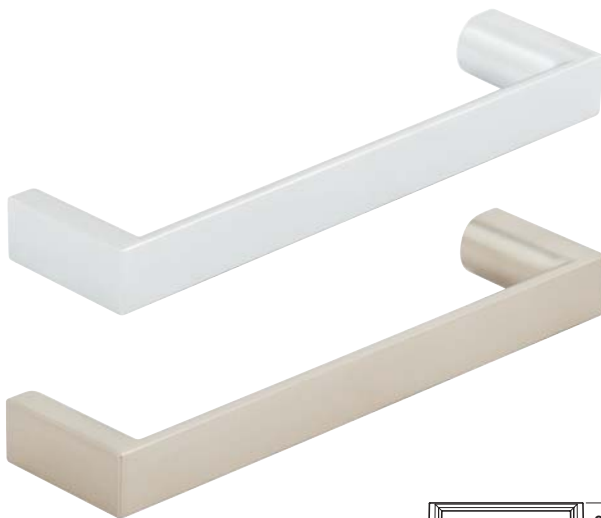

**LINCOLN D handle**

- > Order M4 handle screws separately
- > Zinc alloy
- > Order qty: 1 pc

Length	Hole centres	Dim. A	Pol. chrome	Stainless steel effect
113 mm	96 mm	7.5 mm	107.03.244	107.03.644
189 mm	160 mm	7.5 mm	107.24.246	107.24.646
224 mm	192 mm	9 mm	107.24.247	107.24.647
290 mm	256 mm	9 mm	107.24.248	107.24.648
353 mm	320 mm	9 mm	107.24.249	107.24.649

**JUTLAND pull handle**

- > Order M4 handle screws separately
- > Zinc alloy
- > Order qty: 1 pc

Finish	Cat. No.
Polished chrome	107.03.235
Stainless steel effect	107.03.635

**MITFORD pull handle**

- > Order M4 handle screws separately
- > Zinc alloy
- > Order qty: 1 pc

Finish	Cat. No.
Polished chrome	107.03.225
Stainless steel effect	107.03.625

TCH DESIGN 2017. © Häfele U.K. Ltd 2017. Dimensional data not binding. We reserve the right to alter specifications without notice.