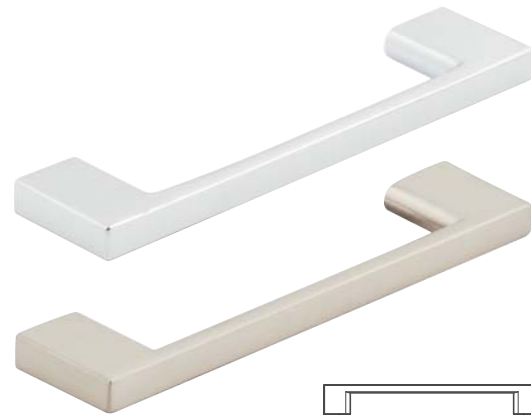

**LINCOLN D handle**

- > Order M4 handle screws separately
- > Zinc alloy
- > Order qty: 1 pc

Length	Hole centres	Dim. A	Pol. chrome	Stainless steel effect
113 mm	96 mm	7.5 mm	107.03.244	107.03.644
189 mm	160 mm	7.5 mm	107.24.246	107.24.646
224 mm	192 mm	9 mm	107.24.247	107.24.647
290 mm	256 mm	9 mm	107.24.248	107.24.648
353 mm	320 mm	9 mm	107.24.249	107.24.649

**JUTLAND pull handle**

- > Order M4 handle screws separately
- > Zinc alloy
- > Order qty: 1 pc

Finish	Cat. No.
Polished chrome	107.03.235
Stainless steel effect	107.03.635

**MITFORD pull handle**

- > Order M4 handle screws separately
- > Zinc alloy
- > Order qty: 1 pc

Finish	Cat. No.
Polished chrome	107.03.225
Stainless steel effect	107.03.625

TCH DESIGN 2017. © Häfele U.K. Ltd 2017. Dimensional data not binding. We reserve the right to alter specifications without notice.