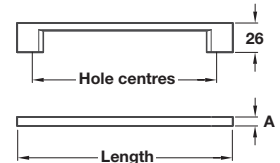

**LINCOLN D handle**

- > Order M4 handle screws separately
- > Zinc alloy
- > Order qty: 1 pc

Length	Hole centres	Dim. A	Pol. chrome	Stainless steel effect
113 mm	96 mm	7.5 mm	107.03.244	107.03.644
189 mm	160 mm	7.5 mm	107.24.246	107.24.646
224 mm	192 mm	9 mm	107.24.247	107.24.647
290 mm	256 mm	9 mm	107.24.248	107.24.648
353 mm	320 mm	9 mm	107.24.249	107.24.649

Finish	Cat. No.
Polished chrome	107.03.225
Stainless steel effect	107.03.625

TCH DESIGN 2017. © Häfele U.K. Ltd 2017. Dimensional data not binding. We reserve the right to alter specifications without notice.