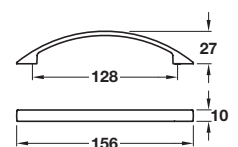

**LINCOLN D handle**

- > Order M4 handle screws separately
- > Zinc alloy
- > Order qty: 1 pc

Length	Hole centres	Dim. A	Pol. chrome	Stainless steel effect
113 mm	96 mm	7.5 mm	107.03.244	107.03.644
189 mm	160 mm	7.5 mm	107.24.246	107.24.646
224 mm	192 mm	9 mm	107.24.247	107.24.647
290 mm	256 mm	9 mm	107.24.248	107.24.648
353 mm	320 mm	9 mm	107.24.249	107.24.649

**JUTLAND pull handle**

- > Order M4 handle screws separately
- > Zinc alloy
- > Order qty: 1 pc

Finish	Cat. No.
Polished chrome	107.03.235
Stainless steel effect	107.03.635

**MITFORD pull handle**

- > Order M4 handle screws separately
- > Zinc alloy
- > Order qty: 1 pc

Finish	Cat. No.
Polished chrome	107.03.225
Stainless steel effect	107.03.625

TCH DESIGN 2017. © Häfele U.K. Ltd 2017. Dimensional data not binding. We reserve the right to alter specifications without notice.