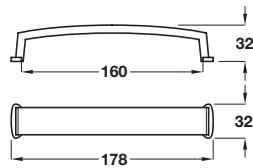

LEOPOLD D handle

- > Order M4 handle screws separately
- > Aluminium
- > Order qty: 1 pc

Finish	Cat. No.
Stainless steel effect	106.92.604

BRADLEY bow handle

- > Order M4 handle screws separately
- > Zinc alloy
- > Order qty: 1 pc

Finish	Cat. No.
Matt nickel	107.18.603

AZALEA pull handle

- > 2x M4 x 26 mm handle screws included
- > *2x M4 x 22 mm handle screws included
- > **2x M4 x 25 mm handle screws included
- > Zinc alloy
- > Order qty: 1 pc

Length	Hole centres	Matt nickel	Silver RAL 9006
172 mm	96 mm	106.33.602	106.33.902*
274 mm	128 mm	-	106.33.903**

LEWIS bow handle

- > Order M4 handle screws separately
- > Zinc alloy
- > Order qty: 1 pc

Length	Hole centres	Stainless steel effect
160 mm	128 mm	107.72.602
193 mm	160 mm	107.72.603*