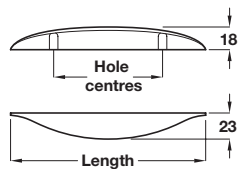

LEOPOLD D handle

- > Order M4 handle screws separately
- > Aluminium
- > Order qty: 1 pc

Finish	Cat. No.
Stainless steel effect	106.92.604

BRADLEY bow handle

- > Order M4 handle screws separately
- > Zinc alloy
- > Order qty: 1 pc

Finish	Cat. No.
Matt nickel	107.18.603

AZALEA pull handle

- > 2x M4 x 26 mm handle screws included
- > *2x M4 x 22 mm handle screws included
- > **2x M4 x 25 mm handle screws included
- > Zinc alloy
- > Order qty: 1 pc

Length	Hole centres	Matt nickel	Silver RAL 9006
172 mm	96 mm	106.33.602	106.33.902*
274 mm	128 mm	-	106.33.903**

LEWIS bow handle

- > Order M4 handle screws separately
- > Zinc alloy
- > Order qty: 1 pc

Length	Hole centres	Stainless steel effect
160 mm	128 mm	107.72.602
193 mm	160 mm	107.72.603*