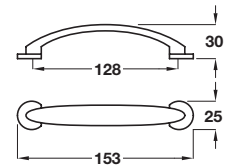

LEOPOLD D handle

- > Order M4 handle screws separately
- > Aluminium
- > Order qty: 1 pc

Finish	Cat. No.
Stainless steel effect	106.92.604

BRADLEY bow handle

- > Order M4 handle screws separately
- > Zinc alloy
- > Order qty: 1 pc

Finish	Cat. No.
Matt nickel	107.18.603

AZALEA pull handle

- > 2x M4 x 26 mm handle screws included
- > *2x M4 x 22 mm handle screws included
- > **2x M4 x 25 mm handle screws included
- > Zinc alloy
- > Order qty: 1 pc

Length	Hole centres	Matt nickel	Silver RAL 9006
172 mm	96 mm	106.33.602	106.33.902*
274 mm	128 mm	-	106.33.903**

LEWIS bow handle

- > Order M4 handle screws separately
- > Zinc alloy
- > Order qty: 1 pc

Length	Hole centres	Stainless steel effect
160 mm	128 mm	107.72.602
193 mm	160 mm	107.72.603*