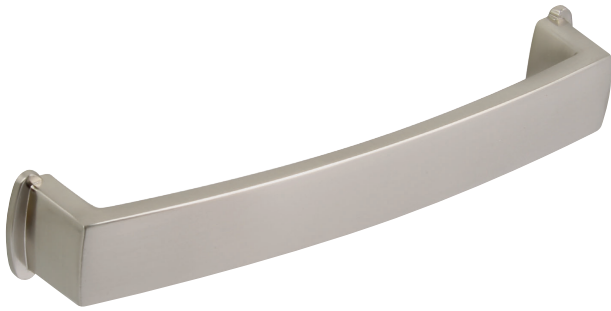

LEOPOLD D handle

- > Order M4 handle screws separately
- > Aluminium
- > Order qty: 1 pc

Finish	Cat. No.
Stainless steel effect	106.92.604

BRADLEY bow handle

- > Order M4 handle screws separately
- > Zinc alloy
- > Order qty: 1 pc

Finish	Cat. No.
Matt nickel	107.18.603

AZALEA pull handle

- > 2x M4 x 26 mm handle screws included
- > *2x M4 x 22 mm handle screws included
- > **2x M4 x 25 mm handle screws included
- > Zinc alloy
- > Order qty: 1 pc

Length	Hole centres	Matt nickel	Silver RAL 9006
172 mm	96 mm	106.33.602	106.33.902*
274 mm	128 mm	-	106.33.903**

LEWIS bow handle

- > Order M4 handle screws separately
- > Zinc alloy
- > Order qty: 1 pc

Length	Hole centres	Stainless steel effect
160 mm	128 mm	107.72.602
193 mm	160 mm	107.72.603*