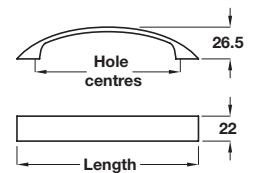

Finish	Cat. No.
Matt nickel	107.18.603

AZALEA pull handle

- > 2x M4 x 26 mm handle screws included
- > *2x M4 x 22 mm handle screws included
- > **2x M4 x 25 mm handle screws included
- > Zinc alloy
- > Order qty: 1 pc

Length	Hole centres	Matt nickel	Silver RAL 9006
172 mm	96 mm	106.33.602	106.33.902*
274 mm	128 mm	-	106.33.903**

LEWIS bow handle

- > Order M4 handle screws separately
- > Zinc alloy
- > Order qty: 1 pc

Length	Hole centres	Stainless steel effect
160 mm	128 mm	107.72.602
193 mm	160 mm	107.72.603*