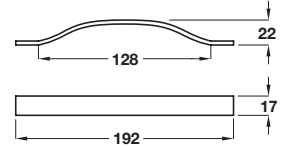

QUIGLEY bow handle

- > Order M4 handle screws separately
- > Zinc alloy
- > Order qty: 1 pc

Finish	Cat. No.
Polished chrome	109.29.202
Matt nickel	109.29.602
Aluminium coloured	109.29.402

JACKSON bow handle

- > 2x M4 x 25 mm handle screws included
- > **2x M4 x 22 mm and 2 x M4 x 26 mm handle screws included
- > *Order M4 handle screws separately
- > Zinc alloy
- > Order qty: 1 pc

Finish	Cat. No.
Polished chrome	106.75.203
Polished nickel	106.75.603**
Aluminium coloured	106.75.403*

DIMPLE bow handle

- > Order M4 handle screws separately
- > Zinc alloy
- > Order qty: 1 pc

Length	Hole centres	Polished chrome	Matt nickel	Stainless steel effect
126 mm	96 mm	101.69.201	101.69.601	101.69.001
158 mm	128 mm	101.69.202	101.69.602	101.69.002