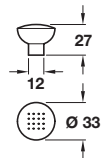

QUIGLEY bow handle

- > Order M4 handle screws separately
- > Zinc alloy
- > Order qty: 1 pc

Finish	Cat. No.
Polished chrome	109.29.202
Matt nickel	109.29.602
Aluminium coloured	109.29.402

JACKSON bow handle

- > 2x M4 x 25 mm handle screws included
- > **2x M4 x 22 mm and 2 x M4 x 26 mm handle screws included
- > *Order M4 handle screws separately
- > Zinc alloy
- > Order qty: 1 pc

Finish	Cat. No.
Polished chrome	106.75.203
Polished nickel	106.75.603**
Aluminium coloured	106.75.403*

DIMPLE knob

- > Order M4 handle screws separately
- > 1x M4 x 25 mm screw included*
- > Zinc alloy
- > Order qty: 1 pc

Finish	Cat. No.
Polished chrome	135.48.202
Matt nickel	135.48.402
Stainless steel effect	135.48.002*

DIMPLE bow handle

- > Order M4 handle screws separately
- > Zinc alloy
- > Order qty: 1 pc

Length	Hole centres	Polished chrome	Matt nickel	Stainless steel effect
126 mm	96 mm	101.69.201	101.69.601	101.69.001
158 mm	128 mm	101.69.202	101.69.602	101.69.002