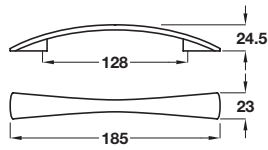

QUIGLEY bow handle

- > Order M4 handle screws separately
- > Zinc alloy
- > Order qty: 1 pc

Finish	Cat. No.
Polished chrome	109.29.202
Matt nickel	109.29.602
Aluminium coloured	109.29.402

JACKSON bow handle

- > 2x M4 x 25 mm handle screws included
- > **2x M4 x 22 mm and 2 x M4 x 26 mm handle screws included
- > *Order M4 handle screws separately
- > Zinc alloy
- > Order qty: 1 pc

Finish	Cat. No.
Polished chrome	106.75.203
Polished nickel	106.75.603**
Aluminium coloured	106.75.403*

DIMPLE bow handle

- > Order M4 handle screws separately
- > Zinc alloy
- > Order qty: 1 pc

Length	Hole centres	Polished chrome	Matt nickel	Stainless steel effect
126 mm	96 mm	101.69.201	101.69.601	101.69.001
158 mm	128 mm	101.69.202	101.69.602	101.69.002