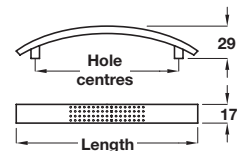

- > 2x M4 x 25 mm handle screws included
- > **2x M4 x 22 mm and 2 x M4 x 26 mm handle screws included
- > *Order M4 handle screws separately
- > Zinc alloy
- > Order qty: 1 pc

Finish	Cat. No.
Polished chrome	106.75.203
Polished nickel	106.75.603**
Aluminium coloured	106.75.403*

DIMPLE knob

- > Order M4 handle screws separately
- > 1x M4 x 25 mm screw included*
- > Zinc alloy
- > Order qty: 1 pc

Finish	Cat. No.
Polished chrome	135.48.202
Matt nickel	135.48.402
Stainless steel effect	135.48.002*

DIMPLE bow handle

- > Order M4 handle screws separately
- > Zinc alloy
- > Order qty: 1 pc

Length	Hole centres	Polished chrome	Matt nickel	Stainless steel effect
126 mm	96 mm	101.69.201	101.69.601	101.69.001
158 mm	128 mm	101.69.202	101.69.602	101.69.002