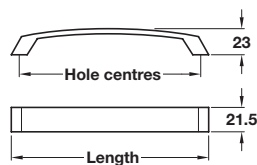

MARMION pull handle

- > Order M4 handle screws separately
- > Aluminium
- > Order qty: 1 pc

Finish	Cat. No.
Brushed satin nickel	107.24.415

SAFFRON bow handle

- > Order M4 handle screws separately
- > Aluminium
- > Order qty: 1 pc

Finish	Cat. No.
Polished chrome	109.53.216

TAVISTOCK bow handle

- > 2 each of M4 x 22 mm and M4 x 25 mm handle screws included
- > *2x M4 x 45 mm snap off handle screws included
- > Aluminium
- > Order qty: 1 pc

Length	Hole centres	Polished chrome	Stainless steel effect
174 mm	160 mm	109.53.226	109.53.626*

FLORENCE bow handle

- > Order M4 handle screws separately
- > Aluminium
- > Order qty: 1 pc

Length	Hole centres	Stainless steel effect
168 mm	128 mm	109.53.635
200 mm	160 mm	109.53.636