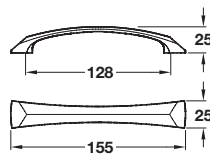

MARMION pull handle

- > Order M4 handle screws separately
- > Aluminium
- > Order qty: 1 pc

Finish	Cat. No.
Brushed satin nickel	107.24.415

SAFFRON bow handle

- > Order M4 handle screws separately
- > Aluminium
- > Order qty: 1 pc

Finish	Cat. No.
Polished chrome	109.53.216

TAVISTOCK bow handle

- > 2 each of M4 x 22 mm and M4 x 25 mm handle screws included
- > *2x M4 x 45 mm snap off handle screws included
- > Aluminium
- > Order qty: 1 pc

Length	Hole centres	Polished chrome	Stainless steel effect
174 mm	160 mm	109.53.226	109.53.626*

FLORENCE bow handle

- > Order M4 handle screws separately
- > Aluminium
- > Order qty: 1 pc

Length	Hole centres	Stainless steel effect
168 mm	128 mm	109.53.635
200 mm	160 mm	109.53.636