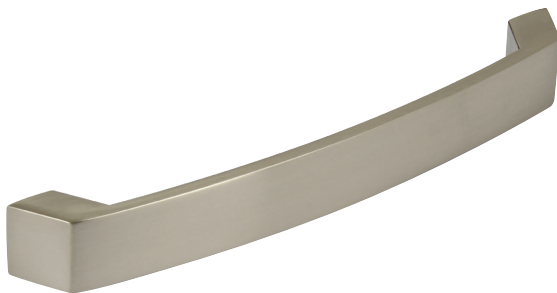

MARMION pull handle

- > Order M4 handle screws separately
- > Aluminium
- > Order qty: 1 pc

Finish	Cat. No.
Brushed satin nickel	107.24.415

SAFFRON bow handle

- > Order M4 handle screws separately
- > Aluminium
- > Order qty: 1 pc

Finish	Cat. No.
Polished chrome	109.53.216

TAVISTOCK bow handle

- > 2 each of M4 x 22 mm and M4 x 25 mm handle screws included
- > *2x M4 x 45 mm snap off handle screws included
- > Aluminium
- > Order qty: 1 pc

Length	Hole centres	Polished chrome	Stainless steel effect
174 mm	160 mm	109.53.226	109.53.626*

FLORENCE bow handle

- > Order M4 handle screws separately
- > Aluminium
- > Order qty: 1 pc

Length	Hole centres	Stainless steel effect
168 mm	128 mm	109.53.635
200 mm	160 mm	109.53.636