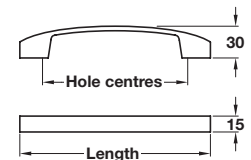

Finish	Cat. No.
Polished chrome	109.53.216

TAVISTOCK bow handle

- > 2 each of M4 x 22 mm and M4 x 25 mm handle screws included
- > *2x M4 x 45 mm snap off handle screws included
- > Aluminium
- > Order qty: 1 pc

Length	Hole centres	Polished chrome	Stainless steel effect
174 mm	160 mm	109.53.226	109.53.626*

FLORENCE bow handle

- > Order M4 handle screws separately
- > Aluminium
- > Order qty: 1 pc

Length	Hole centres	Stainless steel effect
168 mm	128 mm	109.53.635
200 mm	160 mm	109.53.636