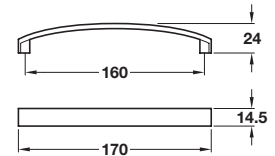

MARMION pull handle

- > Order M4 handle screws separately
- > Aluminium
- > Order qty: 1 pc

Finish	Cat. No.
Brushed satin nickel	107.24.415

SAFFRON bow handle

- > Order M4 handle screws separately
- > Aluminium
- > Order qty: 1 pc

Finish	Cat. No.
Polished chrome	109.53.216

TAVISTOCK bow handle

- > 2 each of M4 x 22 mm and M4 x 25 mm handle screws included
- > *2x M4 x 45 mm snap off handle screws included
- > Aluminium
- > Order qty: 1 pc

Length	Hole centres	Polished chrome	Stainless steel effect
174 mm	160 mm	109.53.226	109.53.626*

FLORENCE bow handle

- > Order M4 handle screws separately
- > Aluminium
- > Order qty: 1 pc

Length	Hole centres	Stainless steel effect
168 mm	128 mm	109.53.635
200 mm	160 mm	109.53.636