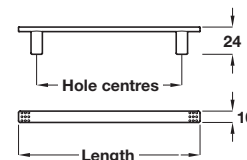

MELINA pull handle

! Not for use on load bearing doors such as appliances

- > Order M4 handle screws separately
- > Zinc alloy
- > Order qty: 1 pc

Length	Hole centres	Polished chrome
161.5 mm	128 mm	111.38.222
193.5 mm	160 mm	111.38.223
257.5 mm	224 mm	111.38.225

TOH DESIGN 2017. © Häfele U.K. Ltd 2017. Dimensional data not binding. We reserve the right to alter specifications without notice.