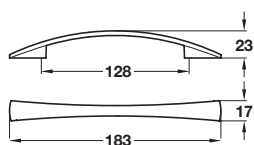

OCTAVIA lightweight bow handle

- > Order M4 handle screws separately
- > Zinc alloy
- > Order qty: 1 pc

Finish	Cat. No.
Matt nickel	102.33.605
Polished chrome	102.33.205

DOTTY lightweight bow handle

- > Order M4 handle screws separately
- > Zinc alloy
- > Order qty: 1 pc

- > Order M4 handle screws separately
- > Zinc alloy
- > Order qty: 1 pc

Length	Hole centres	Polished chrome
161.5 mm	128 mm	111.38.222
193.5 mm	160 mm	111.38.223
257.5 mm	224 mm	111.38.225

TOH DESIGN 2017. © Häfele U.K. Ltd 2017. Dimensional data not binding. We reserve the right to alter specifications without notice.