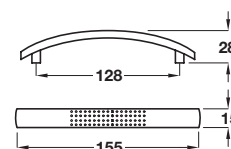

OCTAVIA lightweight bow handle

- > Order M4 handle screws separately
- > Zinc alloy
- > Order qty: 1 pc

Finish	Cat. No.
Matt nickel	102.33.605
Polished chrome	102.33.205

DOTTY lightweight bow handle

- > Order M4 handle screws separately
- > Zinc alloy
- > Order qty: 1 pc

- > Order M4 handle screws separately
- > Zinc alloy
- > Order qty: 1 pc

Length	Hole centres	Polished chrome
161.5 mm	128 mm	111.38.222
193.5 mm	160 mm	111.38.223
257.5 mm	224 mm	111.38.225

TOH DESIGN 2017. © Häfele U.K. Ltd 2017. Dimensional data not binding. We reserve the right to alter specifications without notice.