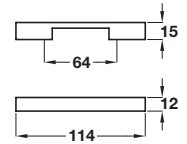

## GIA D handle

- > 2x M4 x 25 mm handle screws included
- > Zinc alloy
- > Order qty: 1 pc

Finish	Cat. No.
Polished chrome	108.66.220

## EMERSON D handle

- > 2x M4 x 45 mm snap off handle screws included
- > Zinc alloy
- > Order qty: 1 pc

Finish	Cat. No.
Matt nickel	101.71.022

## HARRINGTON D handle

- > 2x M4 x 45 mm snap off handle screws included
- > Zinc alloy
- > Order qty: 1 pc

Finish	Cat. No.
Polished chrome	111.85.223
Stainless steel effect	111.85.023