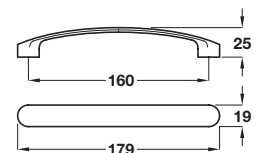

## GIA D handle

- > 2x M4 x 25 mm handle screws included
- > Zinc alloy
- > Order qty: 1 pc

Finish	Cat. No.
Polished chrome	108.66.220

## EMERSON D handle

- > 2x M4 x 45 mm snap off handle screws included
- > Zinc alloy
- > Order qty: 1 pc

Finish	Cat. No.
Matt nickel	101.71.022

## HARRINGTON D handle

- > 2x M4 x 45 mm snap off handle screws included
- > Zinc alloy
- > Order qty: 1 pc

Finish	Cat. No.
Polished chrome	111.85.223
Stainless steel effect	111.85.023