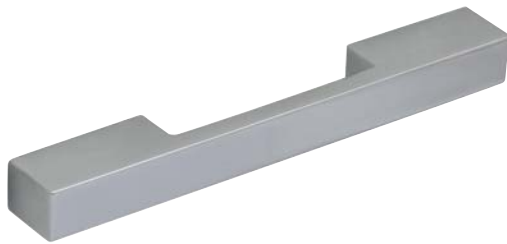

## GIA D handle

- > 2x M4 x 25 mm handle screws included
- > Zinc alloy
- > Order qty: 1 pc

Finish	Cat. No.
Polished chrome	108.66.220

## EMERSON D handle

- > 2x M4 x 45 mm snap off handle screws included
- > Zinc alloy
- > Order qty: 1 pc

Finish	Cat. No.
Matt nickel	101.71.022

## HARRINGTON D handle

- > 2x M4 x 45 mm snap off handle screws included
- > Zinc alloy
- > Order qty: 1 pc

Finish	Cat. No.
Polished chrome	111.85.223
Stainless steel effect	111.85.023