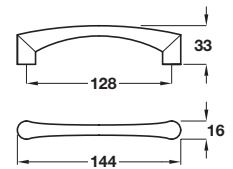

## GIA D handle

- > 2x M4 x 25 mm handle screws included
- > Zinc alloy
- > Order qty: 1 pc

Finish	Cat. No.
Polished chrome	108.66.220

## EMERSON D handle

- > 2x M4 x 45 mm snap off handle screws included
- > Zinc alloy
- > Order qty: 1 pc

Finish	Cat. No.
Matt nickel	101.71.022

## HARRINGTON D handle

- > 2x M4 x 45 mm snap off handle screws included
- > Zinc alloy
- > Order qty: 1 pc

Finish	Cat. No.
Polished chrome	111.85.223
Stainless steel effect	111.85.023