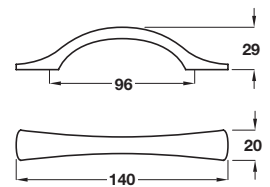

Square D handle

- > Order M4 handle screws separately
- > Zinc alloy
- > Order qty: 1 pc

Finish	Cat. No.
Dark matt nickel (sand blast)	102.12.606

KESWICK square D handle

- > Order M4 handle screws separately
- > Zinc alloy feet with aluminium tube
- > Order qty: 1 pc

Finish	Cat. No.
Stainless steel effect	102.12.056

LOGAN D handle

- > 2x M4 x 45 mm snap off handle screws included
- > Zinc alloy
- > Order qty: 1 pc

Length	Hole centres	Stainless steel effect
125 mm	96 mm	102.85.610
162 mm	128 mm	102.85.620

EMILY bow handle

- > Order M4 handle screws separately
- > Zinc alloy
- > Order qty: 1 pc

Finish	Cat. No.
Matt nickel	104.38.601