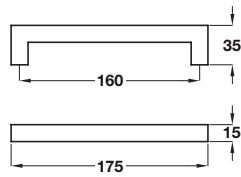

Square D handle

- > Order M4 handle screws separately
- > Zinc alloy
- > Order qty: 1 pc

Finish	Cat. No.
Dark matt nickel (sand blast)	102.12.606

KESWICK square D handle

- > Order M4 handle screws separately
- > Zinc alloy feet with aluminium tube
- > Order qty: 1 pc

Finish	Cat. No.
Stainless steel effect	102.12.056

LOGAN D handle

- > 2x M4 x 45 mm snap off handle screws included
- > Zinc alloy
- > Order qty: 1 pc

Length	Hole centres	Stainless steel effect
125 mm	96 mm	102.85.610
162 mm	128 mm	102.85.620