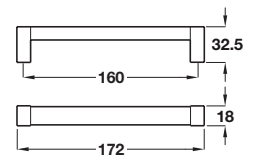

Square D handle

- > Order M4 handle screws separately
- > Zinc alloy
- > Order qty: 1 pc

Finish	Cat. No.
Dark matt nickel (sand blast)	102.12.606

KESWICK square D handle

- > Order M4 handle screws separately
- > Zinc alloy feet with aluminium tube
- > Order qty: 1 pc

Finish	Cat. No.
Stainless steel effect	102.12.056

LOGAN D handle

- > 2x M4 x 45 mm snap off handle screws included
- > Zinc alloy
- > Order qty: 1 pc

Length	Hole centres	Stainless steel effect
125 mm	96 mm	102.85.610
162 mm	128 mm	102.85.620