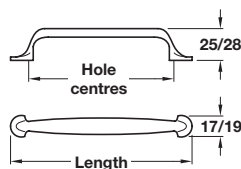

Square D handle

- > Order M4 handle screws separately
- > Zinc alloy
- > Order qty: 1 pc

Finish	Cat. No.
Dark matt nickel (sand blast)	102.12.606

KESWICK square D handle

- > Order M4 handle screws separately
- > Zinc alloy feet with aluminium tube
- > Order qty: 1 pc

Finish	Cat. No.
Stainless steel effect	102.12.056

LOGAN D handle

- > 2x M4 x 45 mm snap off handle screws included
- > Zinc alloy
- > Order qty: 1 pc

Length	Hole centres	Stainless steel effect
125 mm	96 mm	102.85.610
162 mm	128 mm	102.85.620

EMILY bow handle

- > Order M4 handle screws separately
- > Zinc alloy
- > Order qty: 1 pc

Finish	Cat. No.
Matt nickel	104.38.601