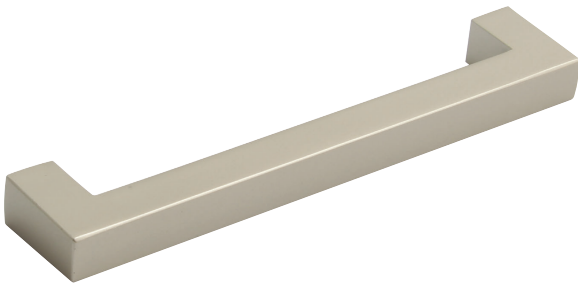

Square D handle

- > Order M4 handle screws separately
- > Zinc alloy
- > Order qty: 1 pc

Finish	Cat. No.
Dark matt nickel (sand blast)	102.12.606

KESWICK square D handle

- > Order M4 handle screws separately
- > Zinc alloy feet with aluminium tube
- > Order qty: 1 pc

Finish	Cat. No.
Stainless steel effect	102.12.056

LOGAN D handle

- > 2x M4 x 45 mm snap off handle screws included
- > Zinc alloy
- > Order qty: 1 pc

Length	Hole centres	Stainless steel effect
125 mm	96 mm	102.85.610
162 mm	128 mm	102.85.620

EMILY bow handle

- > Order M4 handle screws separately
- > Zinc alloy
- > Order qty: 1 pc

Finish	Cat. No.
Matt nickel	104.38.601