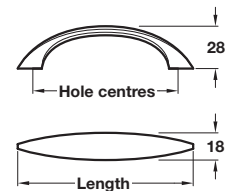

## SILAS bar handle

- > Order M4 handle screws separately
- > Zinc alloy
- > Order qty: 1 pc

Finish	Cat. No.
Matt nickel	103.36.600
Polished chrome	103.36.201

## KYLE pull handle

- > Order M4 handle screws separately
- > Zinc alloy
- > Order qty: 1 pc

Finish	Cat. No.
Matt nickel	107.15.603

## ELMER bow handle

- > 2x M4 x 25 mm handle screws included
- > \*2x M4 x 45 mm snap off handle screws included
- > Zinc alloy
- > Order qty: 1 pc

Length	Hole centres	Stainless steel effect
118 mm	96 mm	102.03.601
150 mm	128 mm	102.03.602*