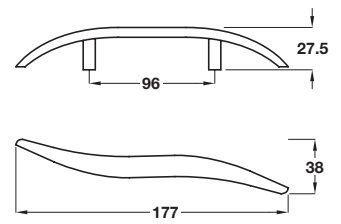

## SOPHIA pull handle

- > Order M4 handle screws separately
- > Zinc alloy
- > Order qty: 1 pc

Finish	Cat. No.
Matt nickel	101.50.602

## SILAS bar handle

- > Order M4 handle screws separately
- > Zinc alloy
- > Order qty: 1 pc

Finish	Cat. No.
Matt nickel	103.36.600
Polished chrome	103.36.201

## KYLE pull handle

- > Order M4 handle screws separately
- > Zinc alloy
- > Order qty: 1 pc

Finish	Cat. No.
Matt nickel	107.15.603

## ELMER bow handle

- > 2x M4 x 25 mm handle screws included
- > \*2x M4 x 45 mm snap off handle screws included
- > Zinc alloy
- > Order qty: 1 pc

Length	Hole centres	Stainless steel effect
118 mm	96 mm	102.03.601
150 mm	128 mm	102.03.602*