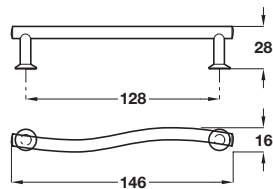

## SOPHIA pull handle

- > Order M4 handle screws separately
- > Zinc alloy
- > Order qty: 1 pc

Finish	Cat. No.
Matt nickel	101.50.602

## SILAS bar handle

- > Order M4 handle screws separately
- > Zinc alloy
- > Order qty: 1 pc

Finish	Cat. No.
Matt nickel	103.36.600
Polished chrome	103.36.201

## KYLE pull handle

- > Order M4 handle screws separately
- > Zinc alloy
- > Order qty: 1 pc

Finish	Cat. No.
Matt nickel	107.15.603

## ELMER bow handle

- > 2x M4 x 25 mm handle screws included
- > \*2x M4 x 45 mm snap off handle screws included
- > Zinc alloy
- > Order qty: 1 pc

Length	Hole centres	Stainless steel effect
118 mm	96 mm	102.03.601
150 mm	128 mm	102.03.602*