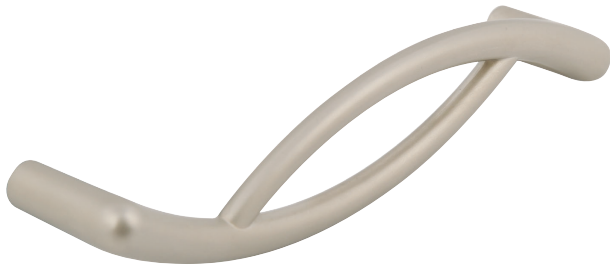

## SOPHIA pull handle

- > Order M4 handle screws separately
- > Zinc alloy
- > Order qty: 1 pc

Finish	Cat. No.
Matt nickel	101.50.602

## SILAS bar handle

- > Order M4 handle screws separately
- > Zinc alloy
- > Order qty: 1 pc

Finish	Cat. No.
Matt nickel	103.36.600
Polished chrome	103.36.201

## KYLE pull handle

- > Order M4 handle screws separately
- > Zinc alloy
- > Order qty: 1 pc

Finish	Cat. No.
Matt nickel	107.15.603

## ELMER bow handle

- > 2x M4 x 25 mm handle screws included
- > \*2x M4 x 45 mm snap off handle screws included
- > Zinc alloy
- > Order qty: 1 pc

Length	Hole centres	Stainless steel effect
118 mm	96 mm	102.03.601
150 mm	128 mm	102.03.602*