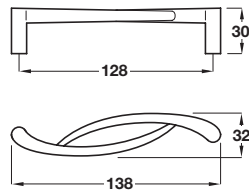

## SOPHIA pull handle

- > Order M4 handle screws separately
- > Zinc alloy
- > Order qty: 1 pc

Finish	Cat. No.
Matt nickel	101.50.602

## SILAS bar handle

- > Order M4 handle screws separately
- > Zinc alloy
- > Order qty: 1 pc

Finish	Cat. No.
Matt nickel	103.36.600
Polished chrome	103.36.201

## KYLE pull handle

- > Order M4 handle screws separately
- > Zinc alloy
- > Order qty: 1 pc

Finish	Cat. No.
Matt nickel	107.15.603

## ELMER bow handle

- > 2x M4 x 25 mm handle screws included
- > \*2x M4 x 45 mm snap off handle screws included
- > Zinc alloy
- > Order qty: 1 pc

Length	Hole centres	Stainless steel effect
118 mm	96 mm	102.03.601
150 mm	128 mm	102.03.602*