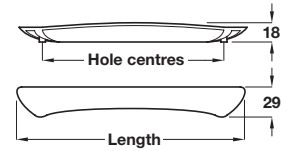

ALLEGRA pull handle

- > Order M4 handle screws separately
- > Zinc alloy
- > Order qty: 1 pc

Finish	Cat. No.
96 mm hole centres, 130 mm length	
Polished chrome	110.97.282
160 mm hole centres, 200 mm length	
Aluminium coloured	110.97.473
Matt nickel	110.97.683
Stainless steel effect	110.97.673

4

Furniture Handles: Sleek and Simple

DEVON D handle

- > Order M4 handle screws separately
- > Zinc alloy
- > Order qty: 1 pc

Finish	Cat. No.
Stainless steel effect	101.42.003

ANTROBUS bow handle

- > Order M4 handle screws separately
- > Zinc alloy
- > Order qty: 1 pc

Finish	Cat. No.
Matt nickel plated	105.07.501

TOH DESIGN 2017. © Häfele U.K. Ltd 2017. Dimensional data not binding. We reserve the right to alter specifications without notice.