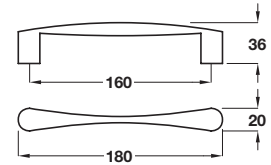

ALLEGRA pull handle

- > Order M4 handle screws separately
- > Zinc alloy
- > Order qty: 1 pc

Finish	Cat. No.
96 mm hole centres, 130 mm length	
Polished chrome	110.97.282
160 mm hole centres, 200 mm length	
Aluminium coloured	110.97.473
Matt nickel	110.97.683
Stainless steel effect	110.97.673

4

Furniture Handles: Sleek and Simple

DEVON D handle

- > Order M4 handle screws separately
- > Zinc alloy
- > Order qty: 1 pc

Finish	Cat. No.
Stainless steel effect	101.42.003

ANTROBUS bow handle

- > Order M4 handle screws separately
- > Zinc alloy
- > Order qty: 1 pc

Finish	Cat. No.
Matt nickel plated	105.07.501

TOH DESIGN 2017. © Häfele U.K. Ltd 2017. Dimensional data not binding. We reserve the right to alter specifications without notice.