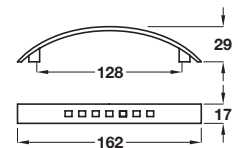

ALLEGRA pull handle

- > Order M4 handle screws separately
- > Zinc alloy
- > Order qty: 1 pc

Finish	Cat. No.
96 mm hole centres, 130 mm length	
Polished chrome	110.97.282
160 mm hole centres, 200 mm length	
Aluminium coloured	110.97.473
Matt nickel	110.97.683
Stainless steel effect	110.97.673

4

Furniture Handles: Sleek and Simple

DEVON D handle

- > Order M4 handle screws separately
- > Zinc alloy
- > Order qty: 1 pc

Finish	Cat. No.
Stainless steel effect	101.42.003

ANTROBUS bow handle

- > Order M4 handle screws separately
- > Zinc alloy
- > Order qty: 1 pc

Finish	Cat. No.
Matt nickel plated	105.07.501

TOH DESIGN 2017. © Häfele U.K. Ltd 2017. Dimensional data not binding. We reserve the right to alter specifications without notice.