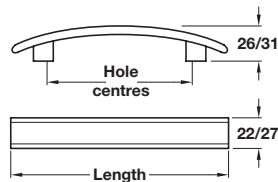

CEYLON pull handle

- > 2x M4 x 25 mm and 2x M4 x 45 mm snap off handle screws included
- > Zinc alloy
- > Order qty: 1 pc

Length	Hole centres	Brushed nickel
140 mm	128 mm	102.18.735
332 mm	320 mm	102.18.738

DARIA bow handle

Bow handle

- > 2x M4 x 45 mm snap off handle screws included
- > Zinc alloy, polished chrome/stainless steel effect finish
- > Order qty: 1 pc

Length	Hole centres	Cat. No.
144 mm	96 mm	102.34.251
192 mm	128 mm	102.34.262

- > 2x M4 x 25 mm handle screws included
- > Zinc alloy
- > Order qty: 1 pc

Finish	Cat. No.
Matt nickel	102.83.650

TCH DESIGN 2017. © Häfele U.K. Ltd 2017. Dimensional data not binding. We reserve the right to alter specifications without notice.