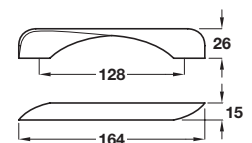

CEYLON pull handle

- > 2x M4 x 25 mm and 2x M4 x 45 mm snap off handle screws included
- > Zinc alloy
- > Order qty: 1 pc

Length	Hole centres	Brushed nickel
140 mm	128 mm	102.18.735
332 mm	320 mm	102.18.738

DARIA bow handle

Bow handle

- > 2x M4 x 45 mm snap off handle screws included
- > Zinc alloy, polished chrome/stainless steel effect finish
- > Order qty: 1 pc

Length	Hole centres	Cat. No.
144 mm	96 mm	102.34.251
192 mm	128 mm	102.34.262

- > 2x M4 x 25 mm handle screws included
- > Zinc alloy
- > Order qty: 1 pc

Finish	Cat. No.
Matt nickel	102.83.650

TCH DESIGN 2017. © Häfele U.K. Ltd 2017. Dimensional data not binding. We reserve the right to alter specifications without notice.