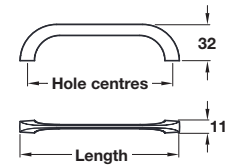

CEYLON pull handle

- > 2x M4 x 25 mm and 2x M4 x 45 mm snap off handle screws included
- > Zinc alloy
- > Order qty: 1 pc

Length	Hole centres	Brushed nickel
140 mm	128 mm	102.18.735
332 mm	320 mm	102.18.738

DARIA bow handle

Bow handle

- > 2x M4 x 45 mm snap off handle screws included
- > Zinc alloy, polished chrome/stainless steel effect finish
- > Order qty: 1 pc

Length	Hole centres	Cat. No.
144 mm	96 mm	102.34.251
192 mm	128 mm	102.34.262

- > 2x M4 x 25 mm handle screws included
- > Zinc alloy
- > Order qty: 1 pc

Finish	Cat. No.
Matt nickel	102.83.650

TCH DESIGN 2017. © Häfele U.K. Ltd 2017. Dimensional data not binding. We reserve the right to alter specifications without notice.