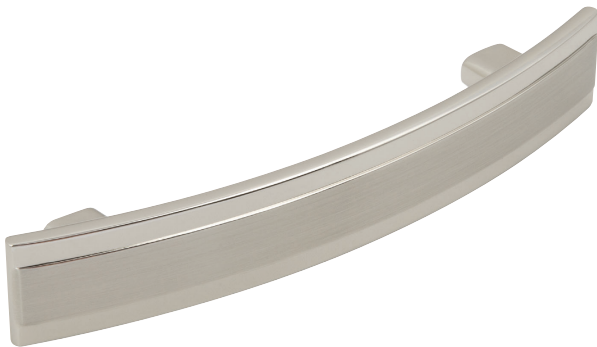

CEYLON pull handle

- > 2x M4 x 25 mm and 2x M4 x 45 mm snap off handle screws included
- > Zinc alloy
- > Order qty: 1 pc

Length	Hole centres	Brushed nickel
140 mm	128 mm	102.18.735
332 mm	320 mm	102.18.738

DARIA bow handle

Bow handle

- > 2x M4 x 45 mm snap off handle screws included
- > Zinc alloy, polished chrome/stainless steel effect finish
- > Order qty: 1 pc

Length	Hole centres	Cat. No.
144 mm	96 mm	102.34.251
192 mm	128 mm	102.34.262

- > 2x M4 x 25 mm handle screws included
- > Zinc alloy
- > Order qty: 1 pc

Finish	Cat. No.
Matt nickel	102.83.650

TCH DESIGN 2017. © Häfele U.K. Ltd 2017. Dimensional data not binding. We reserve the right to alter specifications without notice.