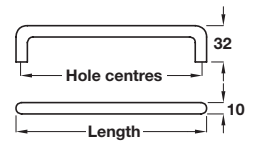

# MANDALAY

Furniture Handles: Sleek and Simple

4

**MANDALAY D handle**

- > Order M4 handle screws separately
- > \*2x M4 x 25 mm handle screws included
- > Grade 304 stainless steel
- > Order qty: 1 pc

Length	Hole centres	Brushed stainless steel
74 mm	64 mm	117.40.613
106 mm	96 mm	117.40.622
138 mm	128 mm	117.40.631*
170 mm	160 mm	117.40.640
298 mm	288 mm	117.40.659
362 mm	352 mm	117.40.668

TOH DESIGN 2017, © Häfele U.K. Ltd 2017. Dimensional data not binding. We reserve the right to alter specifications without notice.

PAGE AMENDED  
02.02.17/1