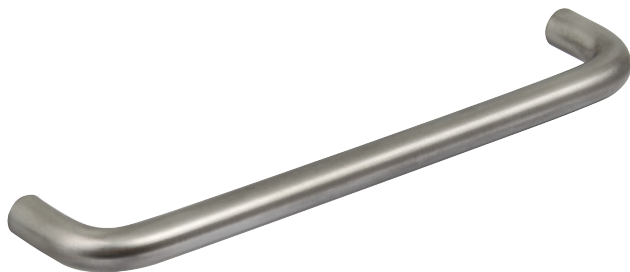

# MANDALAY

Furniture Handles: Sleek and Simple

4

**MANDALAY D handle**

- > Order M4 handle screws separately
- > \*2x M4 x 25 mm handle screws included
- > Grade 304 stainless steel
- > Order qty: 1 pc

Length	Hole centres	Brushed stainless steel
74 mm	64 mm	117.40.613
106 mm	96 mm	117.40.622
138 mm	128 mm	117.40.631*
170 mm	160 mm	117.40.640
298 mm	288 mm	117.40.659
362 mm	352 mm	117.40.668