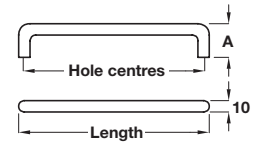

D handle, Ø 10 mm

- > Order M4 handle screws separately
- > Steel
- > Order qty: 1 pc

Length	Hole centres	Dim. A.	Cat. No.
Matt black			
106 mm	96 mm	28 mm	106.45.301
138 mm	128 mm	28 mm	106.45.302
White			
106 mm	96 mm	28 mm	106.45.701
Polished chrome			
106 mm	96 mm	32 mm	109.66.201

4

Furniture Handles: Sleek and Simple

D handle, Ø 10 mm

- > Order M4 handle screws separately
- > Polished chrome steel
- > Order qty: 1 pc

Length	Hole centres	Dim. A	Cat. No.
106 mm	96 mm	28 mm	116.09.214
138 mm	128 mm	28 mm	116.09.285
170 mm	160 mm	28 mm	116.09.245

D handle, Ø 10 mm

- > Order M4 handle screws separately
- > Matt chrome steel
- > Order qty: 1 pc

Length	Hole centres	Dim. A	Cat. No.
106 mm	96 mm	28 mm	116.09.015
138 mm	128 mm	28 mm	116.09.085

TCH DESIGN 2017, © Häfele U.K. Ltd 2017. Dimensional data not binding. We reserve the right to alter specifications without notice.