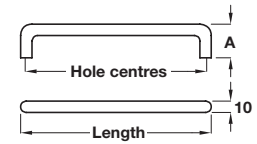

D handle, Ø 10 mm

- > Order M4 handle screws separately
- > Steel
- > Order qty: 1 pc

Length	Hole centres	Dim. A.	Cat. No.
Matt black			
106 mm	96 mm	28 mm	106.45.301
138 mm	128 mm	28 mm	106.45.302
White			
106 mm	96 mm	28 mm	106.45.701
Polished chrome			
106 mm	96 mm	32 mm	109.66.201

4

Furniture Handles: Sleek and Simple

D handle, Ø 10 mm

- > Order M4 handle screws separately
- > Polished chrome steel
- > Order qty: 1 pc

Length	Hole centres	Dim. A	Cat. No.
106 mm	96 mm	28 mm	116.09.214
138 mm	128 mm	28 mm	116.09.285
170 mm	160 mm	28 mm	116.09.245

D handle, Ø 10 mm

- > Order M4 handle screws separately
- > Matt chrome steel
- > Order qty: 1 pc

Length	Hole centres	Dim. A	Cat. No.
106 mm	96 mm	28 mm	116.09.015
138 mm	128 mm	28 mm	116.09.085

TCH DESIGN 2017, © Häfele U.K. Ltd 2017. Dimensional data not binding. We reserve the right to alter specifications without notice.