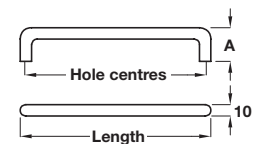

D handle, Ø 10 mm

- > Order M4 handle screws separately
- > Steel
- > Order qty: 1 pc

Length	Hole centres	Dim. A.	Cat. No.
Matt black			
106 mm	96 mm	28 mm	106.45.301
138 mm	128 mm	28 mm	106.45.302
White			
106 mm	96 mm	28 mm	106.45.701
Polished chrome			
106 mm	96 mm	32 mm	109.66.201

4

Furniture Handles: Sleek and Simple

D handle, Ø 10 mm

- > Order M4 handle screws separately
- > Polished chrome steel
- > Order qty: 1 pc

Length	Hole centres	Dim. A	Cat. No.
106 mm	96 mm	28 mm	116.09.214
138 mm	128 mm	28 mm	116.09.285
170 mm	160 mm	28 mm	116.09.245

D handle, Ø 10 mm

- > Order M4 handle screws separately
- > Matt chrome steel
- > Order qty: 1 pc

Length	Hole centres	Dim. A	Cat. No.
106 mm	96 mm	28 mm	116.09.015
138 mm	128 mm	28 mm	116.09.085

TCH DESIGN 2017, © Häfele U.K. Ltd 2017. Dimensional data not binding. We reserve the right to alter specifications without notice.