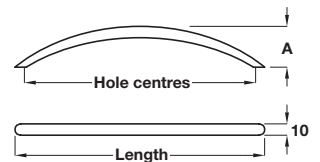

**Bow handle**

- > Order M4 handle screws separately
- > Steel
- > Order qty: 1 pc

Length	Hole centres	Dim. A	Polished brass
118 mm	96 mm	24 mm	106.43.801
151 mm	128 mm	30 mm	106.43.802
187 mm	160 mm	32 mm	106.43.803
220 mm	192 mm	35 mm	106.43.804
320 mm	288 mm	40 mm	106.43.807

4

**Bow handle**

- > Order M4 handle screws separately
- > Steel
- > Order qty: 1 pc

Length	Hole centres	Dim. A	Aluminium coloured
118 mm	96 mm	24 mm	106.43.401
151 mm	128 mm	30 mm	106.43.402
187 mm	160 mm	32 mm	106.43.403
220 mm	192 mm	35 mm	106.43.404
265 mm	224 mm	30 mm	106.43.405
320 mm	288 mm	40 mm	106.43.407

**Bow handle**

- > Order M4 handle screws separately
- > Steel
- > Order qty: 1 pc

Length	Hole centres	Dim. A	Matt nickel
265 mm	224 mm	30 mm	106.43.605
350 mm	320 mm	46 mm	106.43.608

Furniture Handles: Sleek and Simple