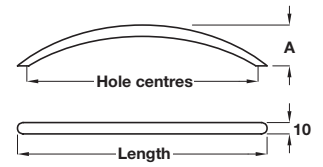

**Bow handle**

- > Order M4 handle screws separately
- > Steel
- > Order qty: 1 pc

Length	Hole centres	Dim. A	Polished brass
118 mm	96 mm	24 mm	106.43.801
151 mm	128 mm	30 mm	106.43.802
187 mm	160 mm	32 mm	106.43.803
220 mm	192 mm	35 mm	106.43.804
320 mm	288 mm	40 mm	106.43.807

4

**Bow handle**

- > Order M4 handle screws separately
- > Steel
- > Order qty: 1 pc

Length	Hole centres	Dim. A	Aluminium coloured
118 mm	96 mm	24 mm	106.43.401
151 mm	128 mm	30 mm	106.43.402
187 mm	160 mm	32 mm	106.43.403
220 mm	192 mm	35 mm	106.43.404
265 mm	224 mm	30 mm	106.43.405
320 mm	288 mm	40 mm	106.43.407

**Bow handle**

- > Order M4 handle screws separately
- > Steel
- > Order qty: 1 pc

Length	Hole centres	Dim. A	Matt nickel
265 mm	224 mm	30 mm	106.43.605
350 mm	320 mm	46 mm	106.43.608

Furniture Handles: Sleek and Simple