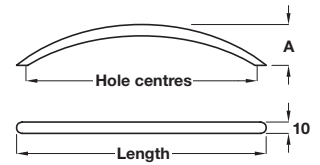

**Bow handle**

- > Order M4 handle screws separately
- > Steel
- > Order qty: 1 pc

Length	Hole centres	Dim. A	Polished brass
118 mm	96 mm	24 mm	106.43.801
151 mm	128 mm	30 mm	106.43.802
187 mm	160 mm	32 mm	106.43.803
220 mm	192 mm	35 mm	106.43.804
320 mm	288 mm	40 mm	106.43.807

4

**Bow handle**

- > Order M4 handle screws separately
- > Steel
- > Order qty: 1 pc

Length	Hole centres	Dim. A	Aluminium coloured
118 mm	96 mm	24 mm	106.43.401
151 mm	128 mm	30 mm	106.43.402
187 mm	160 mm	32 mm	106.43.403
220 mm	192 mm	35 mm	106.43.404
265 mm	224 mm	30 mm	106.43.405
320 mm	288 mm	40 mm	106.43.407

**Bow handle**

- > Order M4 handle screws separately
- > Steel
- > Order qty: 1 pc

Length	Hole centres	Dim. A	Matt nickel
265 mm	224 mm	30 mm	106.43.605
350 mm	320 mm	46 mm	106.43.608

Furniture Handles: Sleek and Simple