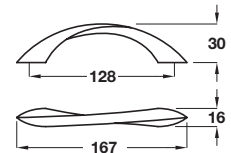

BAILEY bow handle