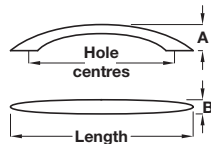

MANILIA bow handle

- > Order M4 handle screws separately
- > Zinc alloy
- > Order qty: 1 pc

Length	Hole centres	Dim. A	Dim. B	Cat. No.
Matt nickel				
126 mm	96 mm	23.5 mm	12 mm	105.65.601
156 mm	128 mm	23.5 mm	12.7 mm	103.78.603
222 mm	192 mm	29.5 mm	13.9 mm	101.08.600
Aluminium coloured				
126 mm	96 mm	23.5 mm	12 mm	105.65.401

Length	Hole centres	Dim. A	Dim. B	Cat. No.
Matt nickel				
112.5 mm	96 mm	23 mm	9 mm	101.06.600
154.9 mm	128 mm	28 mm	10.8 mm	103.84.604
204 mm	160 mm	30 mm	12.5 mm	105.16.605
288 mm	224 mm	32 mm	16 mm	101.07.600
Silver RAL 9006				
154.9 mm	128 mm	28 mm	10.8 mm	103.84.214