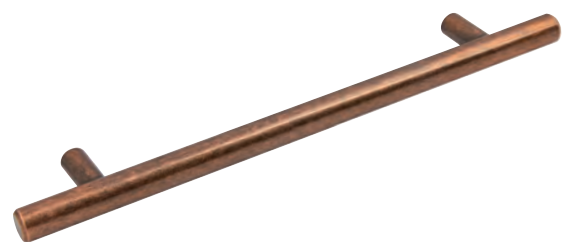

TREND ALERT

“ Copper, warm gold and brass are the new hot metallic accents. Even so, cool chrome, polished nickel and stainless steel finishes are here to stay. ”

Bartram, see page 185