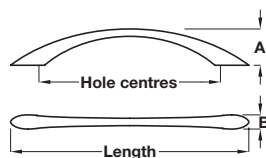

MANILIA bow handle

- > Order M4 handle screws separately
- > Zinc alloy
- > Order qty: 1 pc

Length	Hole centres	Dim. A	Dim. B	Cat. No.
Matt nickel				
126 mm	96 mm	23.5 mm	12 mm	105.65.601
156 mm	128 mm	23.5 mm	12.7 mm	103.78.603
222 mm	192 mm	29.5 mm	13.9 mm	101.08.600
Aluminium coloured				
126 mm	96 mm	23.5 mm	12 mm	105.65.401

BAILEY bow handle

- > Order M4 handle screws separately
- > Zinc alloy
- > Order qty: 1 pc

Finish	Cat. No.
Matt nickel	101.51.602
Polished chrome	101.51.202

SABINE bow handle

- > Order M4 handle screws separately
- > Zinc alloy
- > Order qty: 1 pc

Length	Hole centres	Dim. A	Dim. B	Cat. No.
Matt nickel				
112.5 mm	96 mm	23 mm	9 mm	101.06.600
154.9 mm	128 mm	28 mm	10.8 mm	103.84.604
204 mm	160 mm	30 mm	12.5 mm	105.16.605
288 mm	224 mm	32 mm	16 mm	101.07.600
Silver RAL 9006				
154.9 mm	128 mm	28 mm	10.8 mm	103.84.214