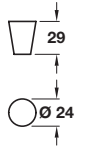

BINX knob

- > Order M4 handle screws separately
- > Steel
- > Order qty: 1 pc

Finish	Cat. No
Stainless steel effect	135.47.600

LELA pull handle

- > Order M4 handle screws separately
- > Zinc alloy
- > Order qty: 1 pc

Finish	Cat. No.
Matt chrome	100.04.401

ORIEL knob

- > Order M4 handle screws separately
- > Zinc alloy
- > Order qty: 1 pc

Finish	Cat. No.
Matt nickel	134.02.600
Stainless steel effect	135.24.600
Polished chrome	133.09.200