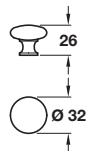

BINX knob

- > Order M4 handle screws separately
- > Steel
- > Order qty: 1 pc

Finish	Cat. No
Stainless steel effect	135.47.600

LELA pull handle

- > Order M4 handle screws separately
- > Zinc alloy
- > Order qty: 1 pc

Finish	Cat. No.
Matt chrome	100.04.401

ORIEL knob

- > Order M4 handle screws separately
- > Zinc alloy
- > Order qty: 1 pc

Finish	Cat. No.
Matt nickel	134.02.600
Stainless steel effect	135.24.600
Polished chrome	133.09.200