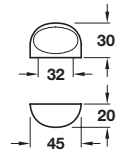

BINX knob

- > Order M4 handle screws separately
- > Steel
- > Order qty: 1 pc

Finish	Cat. No
Stainless steel effect	135.47.600

LELA pull handle

- > Order M4 handle screws separately
- > Zinc alloy
- > Order qty: 1 pc

Finish	Cat. No.
Matt chrome	100.04.401

ORIEL knob

- > Order M4 handle screws separately
- > Zinc alloy
- > Order qty: 1 pc

Finish	Cat. No.
Matt nickel	134.02.600
Stainless steel effect	135.24.600
Polished chrome	133.09.200