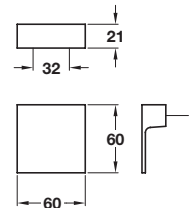

## GEMINI pull handle

- > Order M4 handle screws separately
- > Zinc alloy
- > Order qty: 1 pc

Finish	Cat. No.
Stainless steel effect	137.55.600

## DEXTER pull handle

- > Order M4 handle screws separately
- > Zinc alloy
- > Order qty: 1 pc

Finish	Cat. No.
Polished chrome	102.68.220
Stainless steel effect	102.68.020

## ISSEY knob

- > Order M4 handle screws separately
- > Aluminium
- > Order qty: 1 pc

Finish	Cat. No.
Stainless steel effect	131.98.601