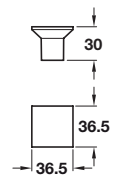

## DEXTER pull handle

- > Order M4 handle screws separately
- > Zinc alloy
- > Order qty: 1 pc

Finish	Cat. No.
Polished chrome	102.68.220
Stainless steel effect	102.68.020

## ISSEY knob

- > Order M4 handle screws separately
- > Aluminium
- > Order qty: 1 pc

Finish	Cat. No.
Stainless steel effect	131.98.601