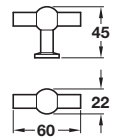

## GEMINI pull handle

- > Order M4 handle screws separately
- > Zinc alloy
- > Order qty: 1 pc

Finish	Cat. No.
Stainless steel effect	137.55.600

## DEXTER pull handle

- > Order M4 handle screws separately
- > Zinc alloy
- > Order qty: 1 pc

Finish	Cat. No.
Polished chrome	102.68.220
Stainless steel effect	102.68.020

## ISSEY knob

- > Order M4 handle screws separately
- > Aluminium
- > Order qty: 1 pc

Finish	Cat. No.
Stainless steel effect	131.98.601