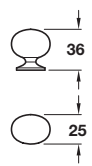

HANDY TIP

“ Measure twice and drill once. Or, make life easier with a handle jig. ”

see page 248

OVAL knob

- > Order M4 handle screws separately
- > Zinc alloy
- > Order qty: 1 pc

| Finish | Cat. No. |
|------------------------|------------|
| Stainless steel effect | 131.26.000 |

LEO knob

- > Order M4 handle screws separately
- > Zinc alloy
- > Order qty: 1 pc

| Dim A | Dim B | Stainless steel effect |
|---------|-------|------------------------|
| Ø 12 mm | 23 mm | 135.63.601 |
| Ø 20 mm | 25 mm | 135.63.602 |