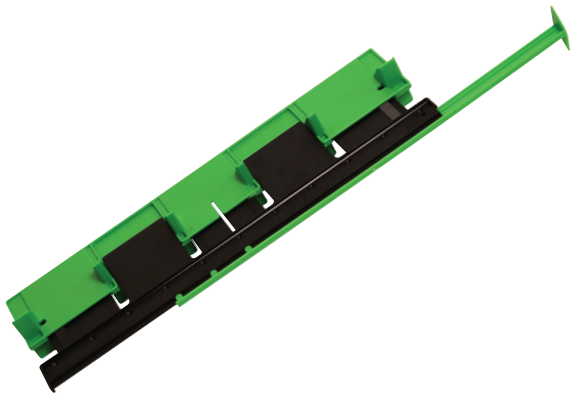

HANDY TIP

“ Measure twice and drill once. Or, make life easier with a handle jig. ”

see page 248

OVAL knob

- > Order M4 handle screws separately
- > Zinc alloy
- > Order qty: 1 pc

| Finish | Cat. No. |
|------------------------|------------|
| Stainless steel effect | 131.26.000 |

LEO knob

- > Order M4 handle screws separately
- > Zinc alloy
- > Order qty: 1 pc

| Dim A | Dim B | Stainless steel effect |
|---------|-------|------------------------|
| Ø 12 mm | 23 mm | 135.63.601 |
| Ø 20 mm | 25 mm | 135.63.602 |

ORSON knob

- > Order M4 handle screws separately
- > Aluminium
- > Order qty: 1 pc

| Finish | Cat. No. |
|--------------------|------------|
| Anodised aluminium | 133.49.900 |