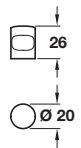

ORSON knob

- > Order M4 handle screws separately
- > Aluminium
- > Order qty: 1 pc