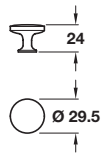

CASSIUS knob

- > Order M4 handle screws separately
- > Zinc alloy
- > Order qty: 1 pc

Finish	Cat. No.
Stainless steel effect	137.35.600

AMELIA knob

- > Order M4 handle screws separately
- > Zinc alloy
- > Order qty: 1 pc

Finish	Cat. No.
Matt nickel	135.00.600
Stainless steel effect	133.10.600
Polished chrome	133.10.200

ASPEN knob

- > Order M4 handle screws separately
- > Zinc alloy
- > Order qty: 1 pc

Finish	Cat. No.
Stainless steel effect	134.61.620