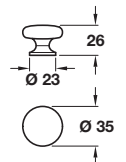

CASSIUS knob

- > Order M4 handle screws separately
- > Zinc alloy
- > Order qty: 1 pc

Finish	Cat. No.
Stainless steel effect	137.35.600

AMELIA knob

- > Order M4 handle screws separately
- > Zinc alloy
- > Order qty: 1 pc

Finish	Cat. No.
Matt nickel	135.00.600
Stainless steel effect	133.10.600
Polished chrome	133.10.200

ASPEN knob

- > Order M4 handle screws separately
- > Zinc alloy
- > Order qty: 1 pc

Finish	Cat. No.
Stainless steel effect	134.61.620