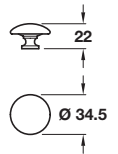

CASSIUS knob

- > Order M4 handle screws separately
- > Zinc alloy
- > Order qty: 1 pc

Finish	Cat. No.
Stainless steel effect	137.35.600

AMELIA knob

- > Order M4 handle screws separately
- > Zinc alloy
- > Order qty: 1 pc

Finish	Cat. No.
Matt nickel	135.00.600
Stainless steel effect	133.10.600
Polished chrome	133.10.200

ASPEN knob

- > Order M4 handle screws separately
- > Zinc alloy
- > Order qty: 1 pc

Finish	Cat. No.
Stainless steel effect	134.61.620