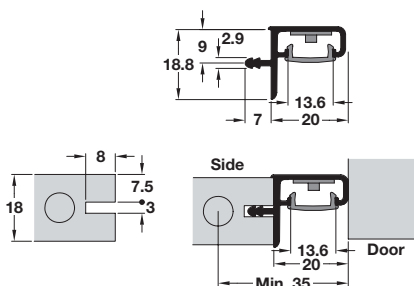

GOLA System A profile, for horizontal fixing under wall units, without soft lip shock absorber

- > For fixing under wall units
- > Aluminium
- > Without soft lip shock absorber
- > Order qty: 1 pc (1 pc = 3.9 m length)

Length	Silver anodised
3.9 m	126.48.900

GOLA System A profiles, for horizontal fixing under wall units, with soft lip shock absorber

- > For fixing under wall units
- > Aluminium
- > With soft lip shock absorber
- > Order qty: 1 pc (1 pc = 3.9 m length)

Length	Silver anodised
3.9 m	126.48.910

GOLA System A profiles, for horizontal fixing under wall units, with slot for LED strip

- > Horizontal aluminium profile suitable for use with 18 mm thick wall cabinets. Complete with a slot for LED strip lighting
- > For fixing under wall units
- > Aluminium
- > With translucent diffuser
- > Order qty: 1 pc (1 pc = 4.1 m length)

Length	Silver anodised
4.1 m	126.48.920

TCH DESIGN 2017. © Häfele U.K. Ltd 2017. Dimensional data not binding. We reserve the right to alter specifications without notice.

Furniture Handles: Modern Life