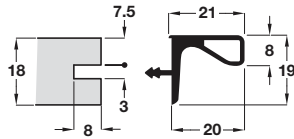

GOLA System A profile, for horizontal fixing under wall units, without soft lip shock absorber

- > For fixing under wall units
- > Aluminium
- > Without soft lip shock absorber
- > Order qty: 1 pc (1 pc = 3.9 m length)

Length	Silver anodised
3.9 m	126.48.900

GOLA System A profiles, for horizontal fixing under wall units, with soft lip shock absorber

- > For fixing under wall units
- > Aluminium
- > With soft lip shock absorber
- > Order qty: 1 pc (1 pc = 3.9 m length)

Length	Silver anodised
3.9 m	126.48.910

GOLA System A profiles, for horizontal fixing under wall units, with slot for LED strip

- > Horizontal aluminium profile suitable for use with 18 mm thick wall cabinets. Complete with a slot for LED strip lighting
- > For fixing under wall units
- > Aluminium
- > With translucent diffuser
- > Order qty: 1 pc (1 pc = 4.1 m length)

Length	Silver anodised
4.1 m	126.48.920

TCH DESIGN 2017. © Häfele U.K. Ltd 2017. Dimensional data not binding. We reserve the right to alter specifications without notice.

Furniture Handles: Modern Life