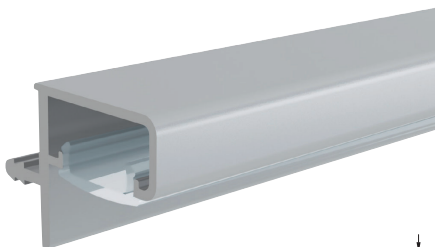

GOLA System A profile, for horizontal fixing under wall units, without soft lip shock absorber

- > For fixing under wall units
- > Aluminium
- > Without soft lip shock absorber
- > Order qty: 1 pc (1 pc = 3.9 m length)

Length	Silver anodised
3.9 m	126.48.900

GOLA System A profiles, for horizontal fixing under wall units, with soft lip shock absorber

- > For fixing under wall units
- > Aluminium
- > With soft lip shock absorber
- > Order qty: 1 pc (1 pc = 3.9 m length)

Length	Silver anodised
3.9 m	126.48.910

GOLA System A profiles, for horizontal fixing under wall units, with slot for LED strip

- > Horizontal aluminium profile suitable for use with 18 mm thick wall cabinets. Complete with a slot for LED strip lighting
- > For fixing under wall units
- > Aluminium
- > With translucent diffuser
- > Order qty: 1 pc (1 pc = 4.1 m length)

Length	Silver anodised
4.1 m	126.48.920

TCH DESIGN 2017. © Häfele U.K. Ltd 2017. Dimensional data not binding. We reserve the right to alter specifications without notice.

Furniture Handles: Modern Life