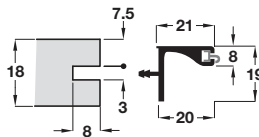

GOLA System A profile, for horizontal fixing under wall units, without soft lip shock absorber

- > For fixing under wall units
- > Aluminium
- > Without soft lip shock absorber
- > Order qty: 1 pc (1 pc = 3.9 m length)

Length	Silver anodised
3.9 m	126.48.900

GOLA System A profiles, for horizontal fixing under wall units, with soft lip shock absorber

- > For fixing under wall units
- > Aluminium
- > With soft lip shock absorber
- > Order qty: 1 pc (1 pc = 3.9 m length)

Length	Silver anodised
3.9 m	126.48.910

GOLA System A profiles, for horizontal fixing under wall units, with slot for LED strip

- > Horizontal aluminium profile suitable for use with 18 mm thick wall cabinets. Complete with a slot for LED strip lighting
- > For fixing under wall units
- > Aluminium
- > With translucent diffuser
- > Order qty: 1 pc (1 pc = 4.1 m length)

Length	Silver anodised
4.1 m	126.48.920

TCH DESIGN 2017. © Häfele U.K. Ltd 2017. Dimensional data not binding. We reserve the right to alter specifications without notice.

Furniture Handles: Modern Life