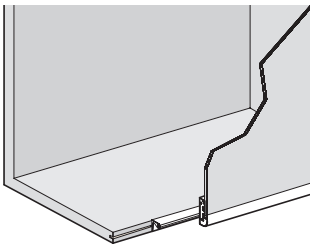

GOLA System A profile, for horizontal fixing under wall units, without soft lip shock absorber

- > For fixing under wall units
- > Aluminium
- > Without soft lip shock absorber
- > Order qty: 1 pc (1 pc = 3.9 m length)

Length	Silver anodised
3.9 m	126.48.900

GOLA System A profiles, for horizontal fixing under wall units, with soft lip shock absorber

- > For fixing under wall units
- > Aluminium
- > With soft lip shock absorber
- > Order qty: 1 pc (1 pc = 3.9 m length)

Length	Silver anodised
3.9 m	126.48.910

GOLA System A profiles, for horizontal fixing under wall units, with slot for LED strip

- > Horizontal aluminium profile suitable for use with 18 mm thick wall cabinets. Complete with a slot for LED strip lighting
- > For fixing under wall units
- > Aluminium
- > With translucent diffuser
- > Order qty: 1 pc (1 pc = 4.1 m length)

Length	Silver anodised
4.1 m	126.48.920

TCH DESIGN 2017. © Häfele U.K. Ltd 2017. Dimensional data not binding. We reserve the right to alter specifications without notice.

Furniture Handles: Modern Life