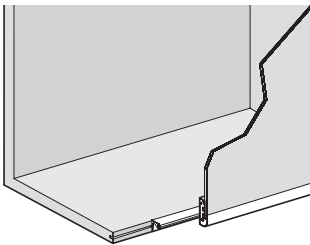

GOLA System A profile, for horizontal fixing under wall units, without soft lip shock absorber

- > For fixing under wall units
- > Aluminium
- > Without soft lip shock absorber
- > Order qty: 1 pc (1 pc = 3.9 m length)

Length	Silver anodised
3.9 m	126.48.900

GOLA System A profiles, for horizontal fixing under wall units, with soft lip shock absorber

- > For fixing under wall units
- > Aluminium
- > With soft lip shock absorber
- > Order qty: 1 pc (1 pc = 3.9 m length)

Length	Silver anodised
3.9 m	126.48.910

GOLA System A profiles, for horizontal fixing under wall units, with slot for LED strip

- > Horizontal aluminium profile suitable for use with 18 mm thick wall cabinets. Complete with a slot for LED strip lighting
- > For fixing under wall units
- > Aluminium
- > With translucent diffuser
- > Order qty: 1 pc (1 pc = 4.1 m length)

Length	Silver anodised
4.1 m	126.48.920

TCH DESIGN 2017. © Häfele U.K. Ltd 2017. Dimensional data not binding. We reserve the right to alter specifications without notice.

Furniture Handles: Modern Life