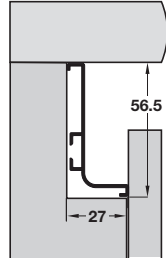

**GOLA System B Plus profile, for horizontal fixing under worktops**

- > For fixing between the worktop and door or drawer
- > Anodised aluminium
- > Order qty: 1 pc (= 4.1 m length)

Finish	Cat. No.
Silver	126.36.940
Bronze	126.36.104
Graphite powder coated	126.36.704
Brushed brass	126.36.504
Brushed copper	126.36.804
Matt white	126.36.941
Matt black	126.36.942

Order connectors and caps separately, shown below

**GOLA System B Plus trim caps**

- > Anodised aluminium
- > Order qty: 1 pair

Finish	Cat. No.
Silver	126.36.947
Bronze	126.36.180
Graphite powder coated	126.36.780
Brushed brass	126.36.580
Brushed copper	126.36.880
Matt white	126.36.948
Matt black	126.36.949