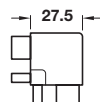

GOLA System B Plus profile connectors for external corners

- > Anodised aluminium
- > Order qty: 1 pc

Finish	Cat. No.
Silver	126.36.945
Bronze	126.36.182
Graphite powder coated	126.36.782
Brushed brass	126.36.582
Brushed copper	126.36.882
Matt white	126.36.944
Matt black	126.36.943