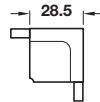

**GOLA System B Plus profile, for horizontal fixing under worktops**

- > For fixing between the worktop and door or drawer
- > Anodised aluminium
- > Order qty: 1 pc (= 4.1 m length)

Finish	Cat. No.
Silver	126.36.940
Bronze	126.36.104
Graphite powder coated	126.36.704
Brushed brass	126.36.504
Brushed copper	126.36.804
Matt white	126.36.941
Matt black	126.36.942

Order connectors and caps separately, shown below

**GOLA System B Plus trim caps**

- > Anodised aluminium
- > Order qty: 1 pair

Finish	Cat. No.
Silver	126.36.947
Bronze	126.36.180
Graphite powder coated	126.36.780
Brushed brass	126.36.580
Brushed copper	126.36.880
Matt white	126.36.948
Matt black	126.36.949

**GOLA System B Plus profile connectors for internal corners**

Design may differ; function is not affected

- > Anodised aluminium
- > Order qty: 1 pc

Finish	Cat. No.
Silver	126.36.946
Bronze	126.36.181
Graphite powder coated	126.36.781
Brushed brass	126.36.581
Brushed copper	126.36.881
Matt white	126.36.951
Matt black	126.36.949