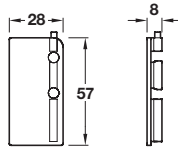

**GOLA System B Plus profile, for horizontal fixing under worktops**

- > For fixing between the worktop and door or drawer
- > Anodised aluminium
- > Order qty: 1 pc (= 4.1 m length)

Finish	Cat. No.
Silver	126.36.940
Bronze	126.36.104
Graphite powder coated	126.36.704
Brushed brass	126.36.504
Brushed copper	126.36.804
Matt white	126.36.941
Matt black	126.36.942

Order connectors and caps separately, shown below

**GOLA System B Plus trim caps**

- > Anodised aluminium
- > Order qty: 1 pair

Finish	Cat. No.
Silver	126.36.947
Bronze	126.36.180
Graphite powder coated	126.36.780
Brushed brass	126.36.580
Brushed copper	126.36.880
Matt white	126.36.948
Matt black	126.36.949

**GOLA System B Plus profile connectors for internal corners**

Design may differ; function is not affected

- > Anodised aluminium
- > Order qty: 1 pc

Finish	Cat. No.
Silver	126.36.946
Bronze	126.36.181
Graphite powder coated	126.36.781
Brushed brass	126.36.581
Brushed copper	126.36.881
Matt white	126.36.951
Matt black	126.36.949