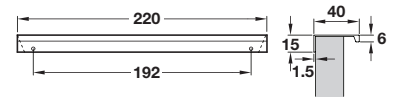

REGENT pull handle

- > Order screws separately
- > Zinc alloy
- > Order qty: 1 pc

Finish	Cat. No.
Polished chrome	102.18.244
Stainless steel effect	102.18.744

4

Furniture Handles: Modern Life

FINN trim handle

- > 2x Ø 3.5 x 14 mm countersunk head screws included
- > Aluminium
- > Order qty: 1 pc

Finish	Cat. No.
Stainless steel effect	112.84.014

Profile grip, cabinet-wide handle

- > Aluminium silver
- > Order qty: 1 pc

Length	Cat. No.
2500 mm	126.14.901

TOH DESIGN 2017, © Häfele U.K. Ltd 2017. Dimensional data not binding. We reserve the right to alter specifications without notice.