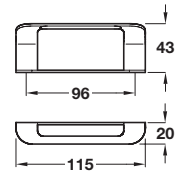

REGENT pull handle

- > Order screws separately
- > Zinc alloy
- > Order qty: 1 pc

Finish	Cat. No.
Polished chrome	102.18.244
Stainless steel effect	102.18.744

4

Furniture Handles: Modern Life

FINN trim handle

- > 2x Ø 3.5 x 14 mm countersunk head screws included
- > Aluminium
- > Order qty: 1 pc

Finish	Cat. No.
Stainless steel effect	112.84.014

Profile grip, cabinet-wide handle

- > Aluminium silver
- > Order qty: 1 pc

Length	Cat. No.
2500 mm	126.14.901

TOH DESIGN 2017, © Häfele U.K. Ltd 2017. Dimensional data not binding. We reserve the right to alter specifications without notice.