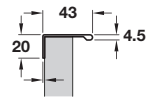

- > 2x Ø 3.5 x 14 mm countersunk head screws included
- > Aluminium
- > Order qty: 1 pc

Finish	Cat. No.
Stainless steel effect	112.84.014

Profile grip, cabinet-wide handle

- > Aluminium silver
- > Order qty: 1 pc

Length	Cat. No.
2500 mm	126.14.901

TOH DESIGN 2017, © Häfele U.K. Ltd 2017. Dimensional data not binding. We reserve the right to alter specifications without notice.