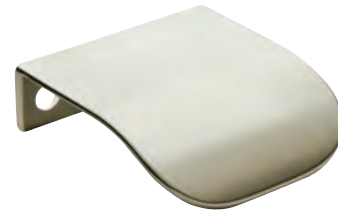

DON'T FORGET

“ Remember to order your fixings, where screws are not included. ”

See page 249

ELLA pull handle

- > Order M4 handle screws separately
- > Zinc alloy
- > Order qty: 1 pc

Finish	Cat. No.
Polished chrome	124.41.202
Matt chrome	124.41.402
Matt nickel	124.41.602

MADDOX pull handle

- > Order M4 handle screws separately
- > Zinc alloy
- > Order qty: 1 pc

Finish	Cat. No.
Polished chrome	124.40.240
Matt chrome	124.40.440

QUINN pull handle

- > Order M4 handle screws separately
- > Aluminium
- > Order qty: 1 pc

Finish	Cat. No.
Polished chrome	124.02.220