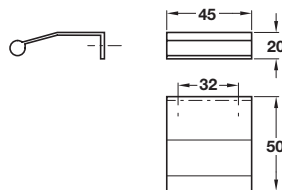

DON'T FORGET

“ Remember to order your fixings, where screws are not included. ”

See page 249

ELLA pull handle

- > Order M4 handle screws separately
- > Zinc alloy
- > Order qty: 1 pc

Finish	Cat. No.
Polished chrome	124.41.202
Matt chrome	124.41.402
Matt nickel	124.41.602

MADDOX pull handle

- > Order M4 handle screws separately
- > Zinc alloy
- > Order qty: 1 pc

Finish	Cat. No.
Polished chrome	124.40.240
Matt chrome	124.40.440

QUINN pull handle

- > Order M4 handle screws separately
- > Aluminium
- > Order qty: 1 pc