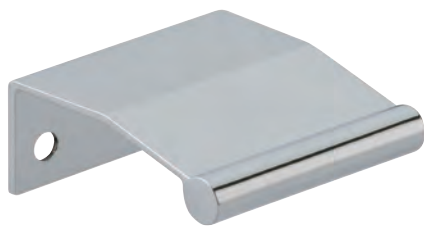

DON'T FORGET

“ Remember to order your fixings, where screws are not included. ”

See page 249

ELLA pull handle

- > Order M4 handle screws separately
- > Zinc alloy
- > Order qty: 1 pc

Finish	Cat. No.
Polished chrome	124.41.202
Matt chrome	124.41.402
Matt nickel	124.41.602

MADDOX pull handle

- > Order M4 handle screws separately
- > Zinc alloy
- > Order qty: 1 pc

Finish	Cat. No.
Polished chrome	124.40.240
Matt chrome	124.40.440

QUINN pull handle

- > Order M4 handle screws separately
- > Aluminium
- > Order qty: 1 pc