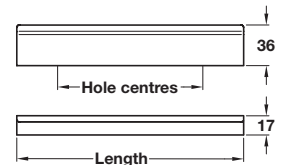

CURVE

4

Furniture Handles: Modern Life

CURVE profile handle

- > Order M4 handle screws separately
- > Aluminium
- > Order qty: 1 pc

Length	Hole centres	Cat. No.
Stainless steel effect		
45 mm	32 mm	126.45.031
100 mm	64 mm	126.45.032
200 mm	128 mm	126.45.035
300 mm	192 mm	126.45.037
400 mm	320 mm	126.45.038
500 mm	416 mm	126.45.039
Matt white		
45 mm	32 mm	126.45.751
200 mm	128 mm	126.45.755
Matt black		
45 mm	32 mm	126.45.351
200 mm	128 mm	126.45.355

TOH DESIGN 2017, © Häfele U.K. Ltd 2017. Dimensional data not binding. We reserve the right to alter specifications without notice.