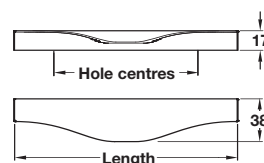

NOMA

NOMA profile handle

- > 2x M4 x 15 mm handle screws included
- > Aluminium
- > Order qty: 1 pc

| Length | Hole centres | Cat. No. |
|-------------------------------|--------------|------------|
| Stainless steel effect | | |
| 200 mm | 128 mm | 126.45.045 |
| 350 mm | 256 mm | 126.45.048 |
| Bright anodised | | |
| 200 mm | 128 mm | 126.45.965 |
| 350 mm | 256 mm | 126.45.969 |
| Antique bronze | | |
| 200 mm | 128 mm | 126.45.046 |
| 350 mm | 256 mm | 126.45.049 |

TCH DESIGN 2017. © Häfele U.K. Ltd 2017. Dimensional data not binding. We reserve the right to alter specifications without notice.

PAGE AMENDED
29.06.17/1